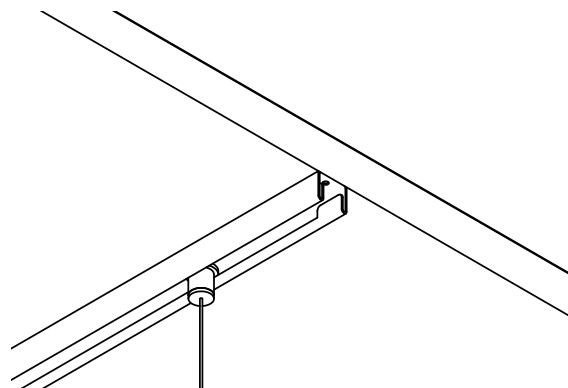

T-Profile Suspension Rail

Suitable for

- Sense Surface
- Ecoline Office
- Ecoline
- Facet
- Facet II
- Inspire
- Lineal Suspended
- Lineal Cubic Suspended

NORWAY

SG Armaturen AS

Skytterheia 25
N-4790 Lillesand