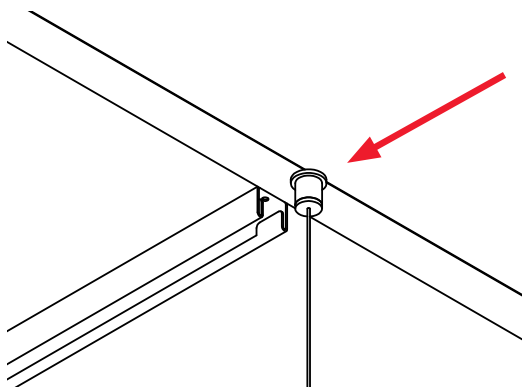

T-Profile Suspension Rail

Suitable for

- Sense Surface
- Ecoline Office
- Ecoline
- Facet
- Facet II
- Inspire
- Lineal Suspended
- Lineal Cubic Suspended

NORWAY

SG Armaturen AS

Skytterheia 25
N-4790 Lillesand