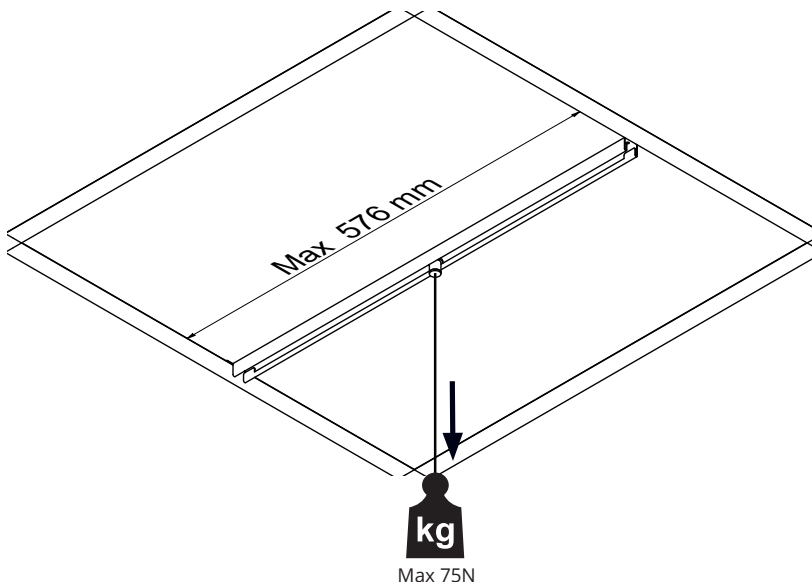

T-Profile Suspension Rail

Suitable for

- Sense Surface
- Ecoline Office
- Ecoline
- Facet
- Facet II
- Inspire
- Lineal Suspended
- Lineal Cubic Suspended

NORWAY

SG Armaturen AS

Skytterheia 25
N-4790 Lillesand