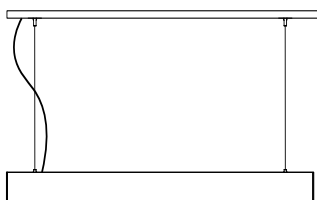

T-Profile Suspension Rail

Suitable for

- Sense Surface
- Ecoline Office
- Ecoline
- Facet
- Facet II
- Inspire
- Lineal Suspended
- Lineal Cubic Suspended

NORWAY

SG Armaturen AS

Skytterheia 25
N-4790 Lillesand