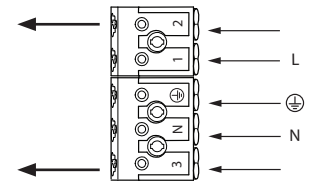

PUSH

ON/OFF

PG 16
Not included

TET 11-15
incl. for DALI version

1

2