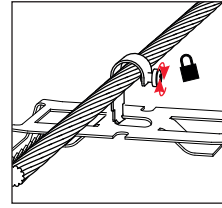

Alt C

Alt D

*Not included

Max. 16A

DALI

PUSH

ON/OFF

1

2