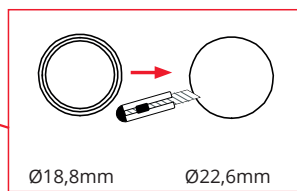

PUSH

ON/OFF

PG 16
Not included

TET 11-15
incl. for DALI version

1

2