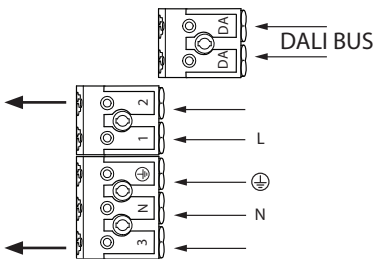

INTERNATIONAL
 SG Lighting Co Ltd.
 Tel: +86 769 88 49 20 88
 cindy@sgdgc.com
 www.sg-as.com

Alt C

Alt D

TET 7-11

PG 11*

*Not included

Max. 16A

DALI

PUSH

ON/OFF

PG 16
Not included

TET 11-15
incl. for DALI version

1

2