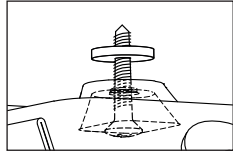

Alt D

TET 7-11