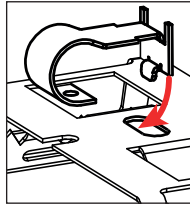

Alt C

Alt D

*Not included

Max. 16A

DALI

PUSH

ON/OFF

1

2