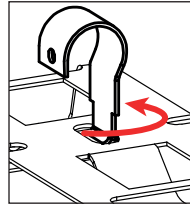

Alt C

Alt D

*Not included

Max. 16A

DALI

PUSH

ON/OFF

1

2