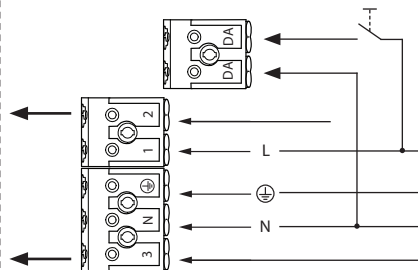

INTERNATIONAL
 SG Lighting Co Ltd.
 Tel: +86 769 88 49 20 88
 cindy@sgdgc.com
 www.sg-as.com

Alt C

Alt D

TET 7-11

PG 11*

*Not included

Max. 16A

DALI

PUSH

ON/OFF

PG 16
Not included

TET 11-15
incl. for DALI version

1

2