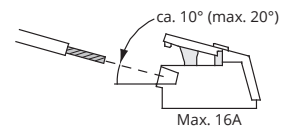

INTERNATIONAL
 SG Lighting Co Ltd.
 Tel: +86 769 88 49 20 88
 cindy@sgdgc.com
 www.sg-as.com

Alt C

Alt D

TET 7-11

PG 11*

*Not included

Max. 16A

DALI