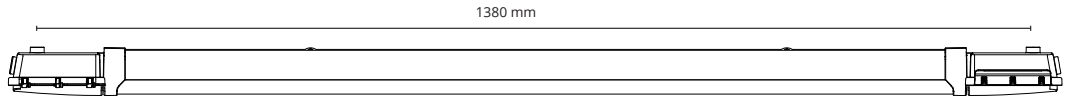

Alt C

Alt D

*Not included

Max. 16A

DALI

PUSH

ON/OFF

1

2