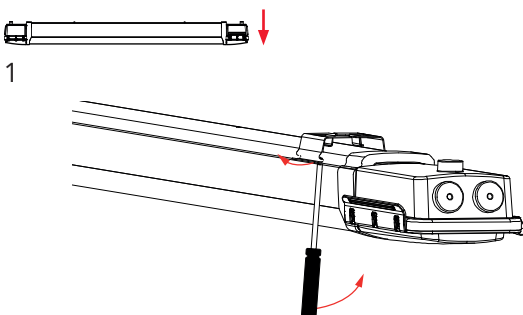

PUSH

ON/OFF

PG 16
Not included

TET 11-15
incl. for DALI version

1

2