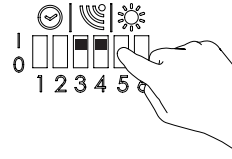

Hold time

	1	2
10 min	1	1
5 min	0	1
1 min	1	0
5 sec	0	0

Motion sensitivity

Sensitivity	3	4
High	1	1
Medium	0	1
Low	1	0
Off	0	0

1

High

2

Medium