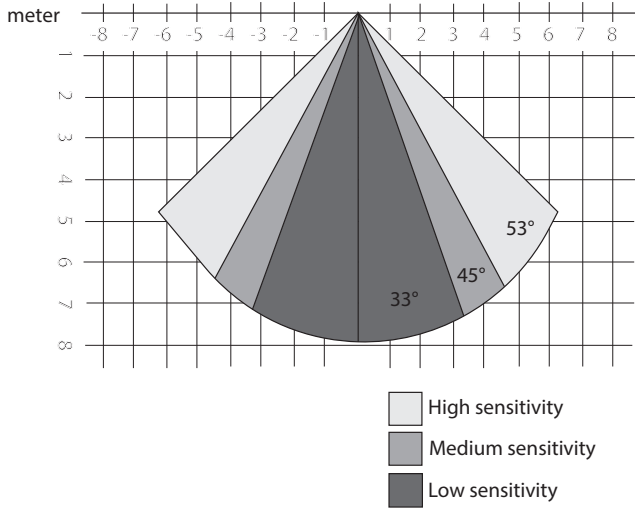

Hold time

	1	2
10 min	1	1
5 min	0	1
1 min	1	0
5 sec	0	0

Motion sensitivity

Sensitivity	3	4
High	1	1
Medium	0	1
Low	1	0
Off	0	0

1

High

2

Medium

3

Low

Daylight sensitivity

Sensitivity	5	6
Low	1	1
Medium	0	1
High	1	0
Off	0	0

1

Low

2

Medium