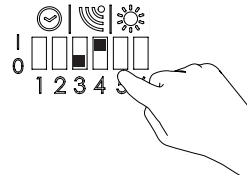

Hold time

	1	2
10 min	1	1
5 min	0	1
1 min	1	0
5 sec	0	0

Motion sensitivity

Sensitivity	3	4
High	1	1
Medium	0	1
Low	1	0
Off	0	0

1

High

2

Medium