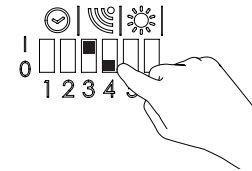

Hold time

	1	2
10 min	1	1
5 min	0	1
1 min	1	0
5 sec	0	0

Motion sensitivity

Sensitivity	3	4
High	1	1
Medium	0	1
Low	1	0
Off	0	0

1

High

2

Medium

3

Low

Daylight sensitivity

Sensitivity	5	6
Low	1	1
Medium	0	1
High	1	0
Off	0	0

1

Low

2

Medium

3

High