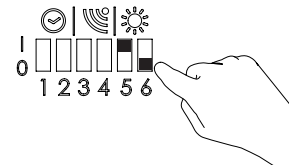

Hold time

	1	2
10 min	1	1
5 min	0	1
1 min	1	0
5 sec	0	0

Motion sensitivity

Sensitivity	3	4
High	1	1
Medium	0	1
Low	1	0
Off	0	0

1

High

2

Medium

3

Low

Daylight sensitivity

Sensitivity	5	6
Low	1	1
Medium	0	1
High	1	0
Off	0	0

1

Low

2

Medium

3

High