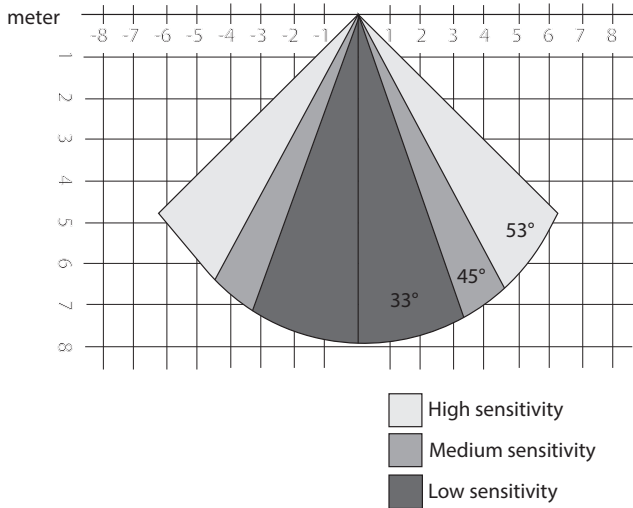

## Hold time

	1	2
10 min	1	1
5 min	0	1
1 min	1	0
5 sec	0	0

## Motion sensitivity

Sensitivity	3	4
High	1	1
Medium	0	1
Low	1	0
Off	0	0

## Light levels - Basic light and max light