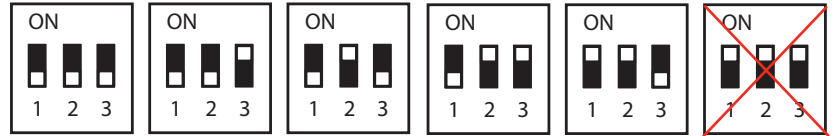

Dipswitch

mA	200	250	300	350	400	450
lm	50%	63%	75%	88%	100%	-

Sensor

☾ / ☀	Lux level
⌚	Light time, 5 sec - 30min
TEST	Light always on