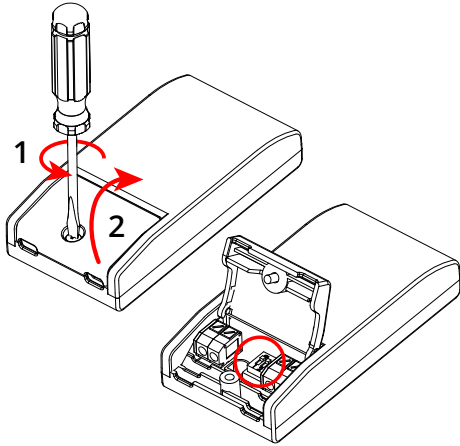

Dipswitch

mA	200	250	300	350	400	450
lm	50%	63%	75%	88%	100%	-

Sensor

☾ / ☀	Lux level
⌚	Light time, 5 sec - 30min
TEST	Light always on