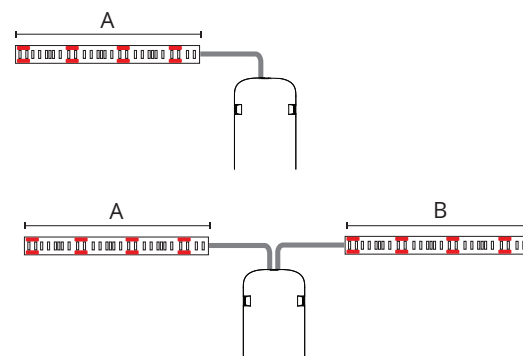

24V 120W Driver DALI

220-240V, 50/60Hz, 120W, DALI2 compatible

NO: Kan kun installeres og vedlikeholdes av en registrert installasjonsvirksomhet.
DK: Må kun installeres og vedlikeholdes af uddannet elektriker.
SE: Skall installeras och underhållas av behörig elektriker.
EN: Only to be installed and maintained by an authorized electrician.
FR: Doit être installé et maintenu par un électricien qualifié.
NL: Mag alleen geïnstalleerd en onderhouden worden door een bevoegde electricien.
DE: Dieses Produkt darf nur durch autorisiertes Personal (z.B. Elektro-Installateur) angeschlossen, in Betrieb genommen und gewartet werden.
FI: Asentaa ja huoltaa saa vain valtuutettu sähköasentaja

NO: Skru av strømmen før montering.
DK: Sluk for strømmen inden montering.
SE: Stäng av strømmen innan montering.
EN: Turn off power before installing.
FR: Couper le courant avant l'installation.
NL: Stroom uitschakelen voor u het toestel installeert.
DE: Vor Installationsarbeiten den Strom abschalten.
FI: Sammuta virta ennen kytkemistä

DALI Dim

Push Dim

LED load per driver

Total load on driver: Max 120W

	A	A+B
Stripline 9W/m	Max 10m	Max 13,3m
Stripline 15W/m	Max 10m	Max 8m
Slimline	Max 2A (Max 48W)	Max 2x2A (Max 2x48W)
Slimline Pro	Max 2A (Max 48W)	Max 2x2A (Max 2x48W)
Slimline DTW	Not suitable	
LEDStar	1-40 pcs	
LEDStar Slim	1-25 pcs	
Luna Mini	1-40 pcs	
Luna Deco	1-30 pcs	
Luna Deco Opal	1-30 pcs	

Luna Mini, Luna Deco, Luna Deco Opal, LEDStar, LEDStar Slim

Stripline

Slimline, Slimline Pro

NORWAY

SG Armaturen AS

Skytterheia 25
N-4790 Lillesand

Tel: +47 37 50 03 00
firmapost@sg-as.no
www.sg-as.no

SWEDEN

SG Armaturen AB
Tel: +46 31 81 71 10
info@sg-ab.se
www.sg-ab.se

FINLAND

SG Armaturen Oy
Tel: +358 02 07 30 39 60
info@sg-oy.fi
www.sg-oy.fi

DENMARK