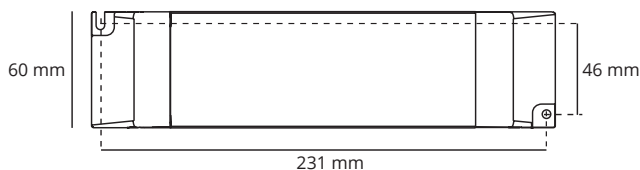

DALI Dim

Push Dim

LED load per driver

Total load on driver: Max 120W

	A	A+B
Stripline 9W/m	Max 10m	Max 13,3m
Stripline 15W/m	Max 10m	Max 8m
Slimline	Max 2A (Max 48W)	Max 2x2A (Max 2x48W)
Slimline Pro	Max 2A (Max 48W)	Max 2x2A (Max 2x48W)
Slimline DTW	Not suitable	
LEDStar	1-40 pcs	
LEDStar Slim	1-25 pcs	
Luna Mini	1-40 pcs	
Luna Deco	1-30 pcs	
Luna Deco Opal	1-30 pcs	