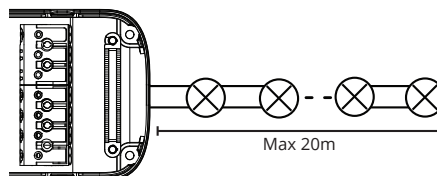

Luna Mini, Luna Deco, Luna Deco Opal, LEDStar, LEDStar Slim