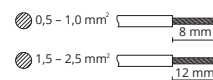

DALI Dim

Push Dim

LED load per driver

Total load on driver: Max 120W

	A	A+B
Stripline 9W/m	Max 10m	Max 13,3m
Stripline 15W/m	Max 10m	Max 8m
Slimline	Max 2A (Max 48W)	Max 2x2A (Max 2x48W)
Slimline Pro	Max 2A (Max 48W)	Max 2x2A (Max 2x48W)
Slimline DTW	Not suitable	
LEDStar	1-40 pcs	
LEDStar Slim	1-25 pcs	
Luna Mini	1-40 pcs	
Luna Deco	1-30 pcs	
Luna Deco Opal	1-30 pcs	