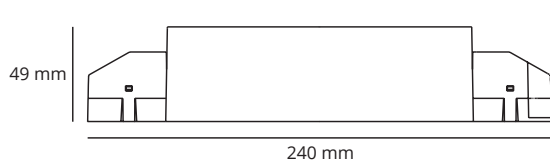

DALI Dim

Push Dim

LED load per driver

Total load on driver: Max 120W

	A	A+B
Stripline 9W/m	Max 10m	Max 13,3m
Stripline 15W/m	Max 10m	Max 8m
Slimline	Max 2A (Max 48W)	Max 2x2A (Max 2x48W)
Slimline Pro	Max 2A (Max 48W)	Max 2x2A (Max 2x48W)
Slimline DTW	Not suitable	
LEDStar	1-40 pcs	
LEDStar Slim	1-25 pcs	
Luna Mini	1-40 pcs	
Luna Deco	1-30 pcs	
Luna Deco Opal	1-30 pcs	