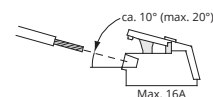

Push Dim

LED load per driver

Total load on driver: Max 120W

	A	A+B
Stripline 9W/m	Max 10m	Max 13,3m
Stripline 15W/m	Max 10m	Max 8m
Slimline	Max 2A (Max 48W)	Max 2x2A (Max 2x48W)
Slimline Pro	Max 2A (Max 48W)	Max 2x2A (Max 2x48W)
Slimline DTW	Not suitable	
LEDStar	1-40 pcs	
LEDStar Slim	1-25 pcs	
Luna Mini	1-40 pcs	
Luna Deco	1-30 pcs	
Luna Deco Opal	1-30 pcs