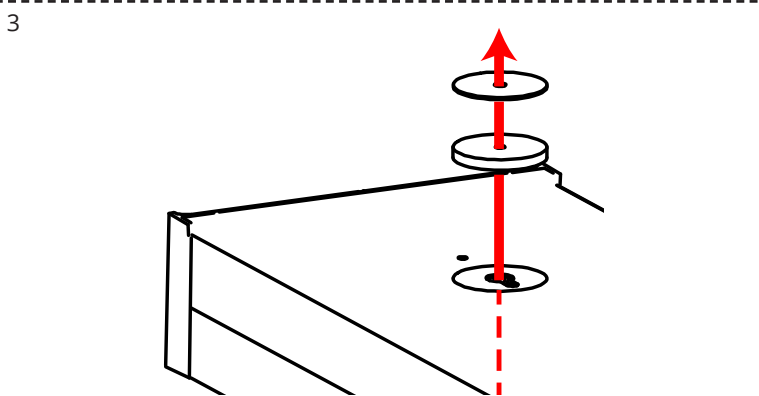

Hurdal

220-240V~, 50/60Hz

3: Replaceable control gear by a professional

NO: Kan kun installeres og vedlikeholdes av en registrert installasjonsvirksomhet.

DK: Må kun installeres og vedligeholdes af uddannet elektriker.

SE: Skall installeras och underhållas av behörig elektriker.

EN: Only to be installed and maintained by an authorized electrician.

FR: Doit être installé et maintenu par un électricien qualifié.

NL: Mag alleen geïnstalleerd en onderhouden worden door een bevoegde electricien.

DE: Dieses Produkt darf nur durch autorisiertes Personal (z.B. Elektro-Installateur) angeschlossen, in Betrieb genommen und gewartet werden.

FI: Asentaa ja huoltaa saa vain valtuutettu sähköasentaja

NO: Skru av strømmen før montering.

DK: Sluk for strømmen inden montering.

SE: Stäng av strömmen innan montering.

EN: Turn off power before installing.

FR: Couper le courant avant l'installation.

NL: Stroom uitschakelen voor u het toestel installeert.

DE: Vor Installationsarbeiten den Strom abschalten.

FI: Sammuta virta ennen kytkemistä

L
⊕
N

0,5 - 1,0 mm²

8 mm

1,5 - 2,5 mm²

12 mm

ca. 10° (max. 20°)

Max. 16A