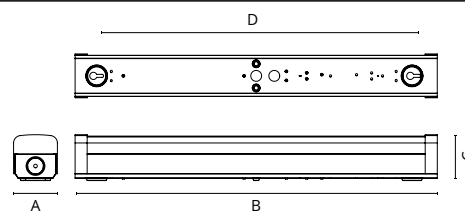

Hurdal	A	B	C	D
600	73mm	600mm	72mm	525mm
1200	73mm	1200mm	72mm	1100mm
1500	73mm	1500mm	72mm	1400mm