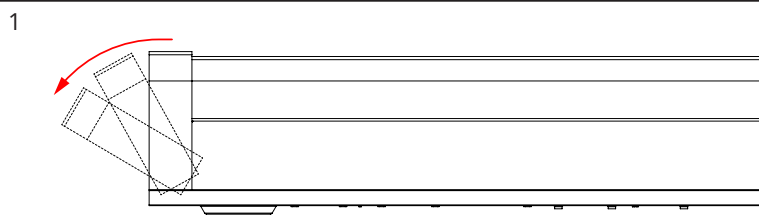

Hurdal

220-240V~, 50/60Hz

3: Replaceable control gear by a professional

NO: Kan kun installeres og vedlikeholdes av en registrert installasjonsvirksomhet.

DK: Må kun installeres og vedligeholdes af uddannet elektriker.

SE: Skall installeras och underhållas av behörig elektriker.

EN: Only to be installed and maintained by an authorized electrician.

FR: Doit être installé et maintenu par un électricien qualifié.

NL: Mag alleen geïnstalleerd en onderhouden worden door een bevoegde electricien.

DE: Dieses Produkt darf nur durch autorisiertes Personal (z.B. Elektro-Installateur) angeschlossen, in Betrieb genommen und gewartet werden.

FI: Asentaa ja huoltaa saa vain valtuutettu sähköasentaja

NO: Skru av strømmen før montering.

DK: Sluk for strømmen inden montering.

SE: Stäng av strömmen innan montering.

EN: Turn off power before installing.

FR: Couper le courant avant l'installation.

NL: Stroom uitschakelen voor u het toestel installeert.

DE: Vor Installationsarbeiten den Strom abschalten.

FI: Sammuta virta ennen kytkemistä

L
⊕
N

0,5 - 1,0 mm²

8 mm

1,5 - 2,5 mm²

12 mm

ca. 10° (max. 20°)

Max. 16A