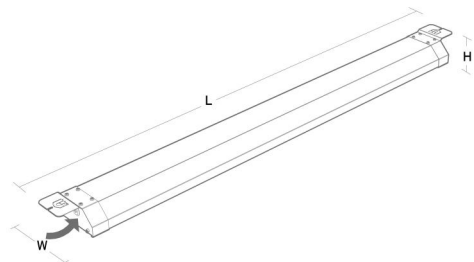

Arena Sport 1500 156mm Hvid Boldafvikler

EAN: 5703821177528
SG varenr.: 8249044887

Materialer og overflader

Farve: Hvid (RAL 9010, glans 25)

Montering/Tilslutning

Montering: Interiør
Modul: 1500 156mm

Dimensioner

Længde (mm) L: 1705
Bredde (mm) W: 60
Højde (mm) H: 19
Vægt (kg) brutto/netto: 1.2 / 1.2

Forpakning

Forpakkingsstørrelse (mm): 1705 x 60 x 19

VDE Test Report	
Report No.	253251-TL1-1
VDE File No.	1052400-2115-0805/253251
Date of issue	2018-09-03
Laboratory	VDE Testing and Certification Institute
Address	Merianstrasse 28 63069 Offenbach/Main, Germany
Testing location/ address	Merianstrasse 28 63069 Offenbach/Main, Germany
Applicant's name	SG Production A/S
Applicant's address	Egestubben 16-26; 5270 ODENSE; DENMARK
Applied standard(s)	DIN VDE 0710 Teil 13:1981-05
Test item description	Technical luminaire, fixed
Trade Mark	
Type reference(s)	Arena Sport 1200 D 89W; Arena Sport 1200 D 175W
Ratings	220 - 240 V a.c.; 50 / 60 Hz; 89W, 175W; IP23, class I

Test sample condition	☒ Non-damaged sample
Remark:	
Sample entry date	2018-08-13
Date (s) of performance of tests	2018-08-29

Tested by	
Name, Signature	Peter Kaufmann (Authorization of test report)
Function	Testing engineer
Verified by	
Name, Signature	Thomas Lieser
Function	Reviewer

Report No.:	253251-TL1-1	Page	1	of	13

5 7 0 3 8 2 1 1 7 7 5 2 8