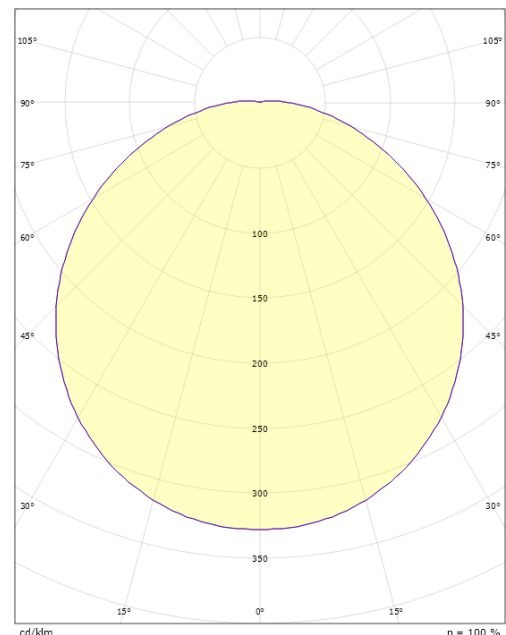

### Dimensioner

Højde (mm) H: 120  
 Diameter (mm) D: 325  
 Vægt (kg) brutto/netto: 3.2 / 2.388

### Forpakning

Forpakkingsstørrelse (mm): 340 x 340 x 120

Sensor settings					
1	1	2	3	4	100%
2	●	●	●	●	75%
3	●	●	●	●	50%
4	●	●	●	●	25%
5	●	●	●	●	10%
6	○	○	○	○	
1	1	2	3	4	5s
2	●	●	●	●	30s
3	●	●	●	●	1 min
4	●	●	●	●	5 min
5	●	●	●	●	15 min
6	○	○	○	○	30 min
1	1	2	3	4	2 Lux
2	●	●	●	●	5 Lux
3	●	●	●	●	10 Lux
4	●	●	●	●	30 Lux
5	●	●	●	●	50 Lux
6	○	○	○	○	OFF