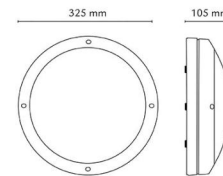

Lysteknik

Lyskilde: LED
Lumen output: 1400lm
Effekt: 100 lm/W
Farvetemperatur: 3000K
Farvegengivelse (CRI): Ra>80
MacAdams faktor: SDCM: 3
Levetid: L70/B50>100.000
Lysfordeling: Direkte
Optik: Opal
Lysspredning: 110°
Fotobiologisk sikkerhed: RG 0