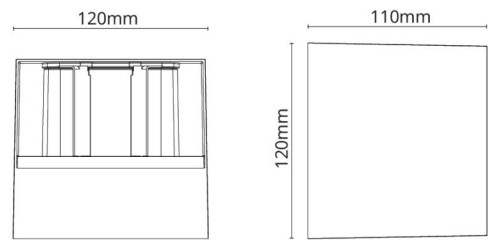

Housing: Aluminium
 Colour: White (RAL 9003)
 Optics: UV-stabilized polycarbonate

Mounting/Connection

Mounting: Surface, Indoor / Outdoor
 Connection: Screwless terminal block

Dimensions

Length (mm) L: 120
 Width (mm) W: 110
 Height (mm) H: 120
 Weight (kg) gross/net: 0.98 / 0.795

Packaging

Packing dimensions (mm): 125 x 125 x 130

7 0 2 1 9 8 6 4 1 7 0 2 9