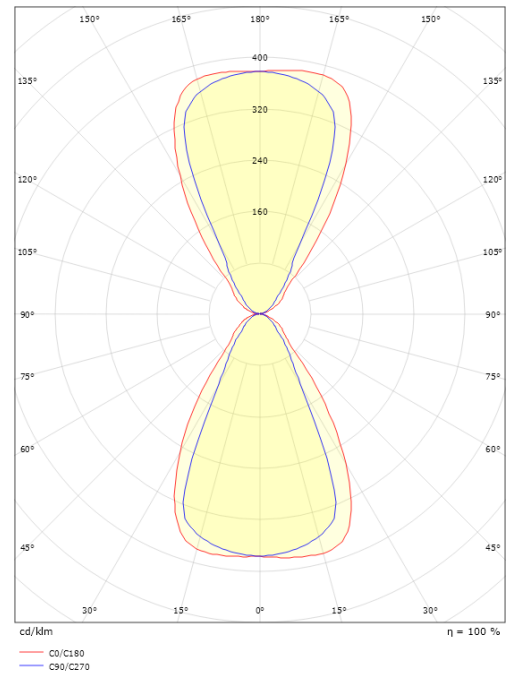

Housing: Aluminium
 Colour: White (RAL 9003)
 Optics: UV-stabilized polycarbonate

Mounting/Connection

Mounting: Surface, Indoor / Outdoor
 Connection: Screwless terminal block

Dimensions

Length (mm) L: 120
 Width (mm) W: 110
 Height (mm) H: 120
 Weight (kg) gross/net: 0.98 / 0.795

Packaging

Packing dimensions (mm): 125 x 125 x 130

7 0 2 1 9 8 6 4 1 7 0 2 9