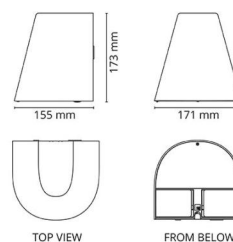

Spike Graphite 880lm 3000K Ra>80 Trailing edge dimming

Article code: 623910
 EAN: 7021986239102

Electrical

System wattage: 10W
 Voltage: 220-240V
 Max. luminaires per circuit breaker: B10: 33, B16: 52, C10: 40, C16: 64

Light technic

Type of light source: LED
 Luminous flux: 880lm
 Efficacy: 88 lm/W
 Colour temperature: 3000K
 Colour rendering (CRI): Ra>80
 MacAdams factor: SDCM: 3
 Lifetime: L70/B50>50,000
 Light distribution: Direct
 Optic: Opal
 Beam angle: 95°

Housing: Aluminium
 Colour: Graphite
 Optics: UV-stabilized polycarbonate

Mounting/Connection

Mounting: Surface, Outdoor
 Connection: Screwless terminal block

Dimensions

Length (mm) L: 180
 Width (mm) W: 171
 Height (mm) H: 173
 Depth (D): 155
 Weight (kg) gross/net: 1.764 / 1.529

Packaging

Packing dimensions (mm): 180 x 165 x 185

7 0 2 1 9 8 6 2 3 9 1 0 2