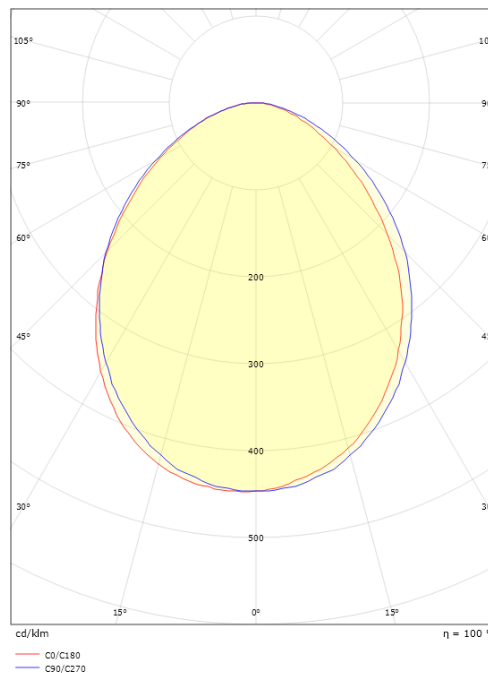

Packaging

Packing dimensions (mm): 180 x 165 x 185