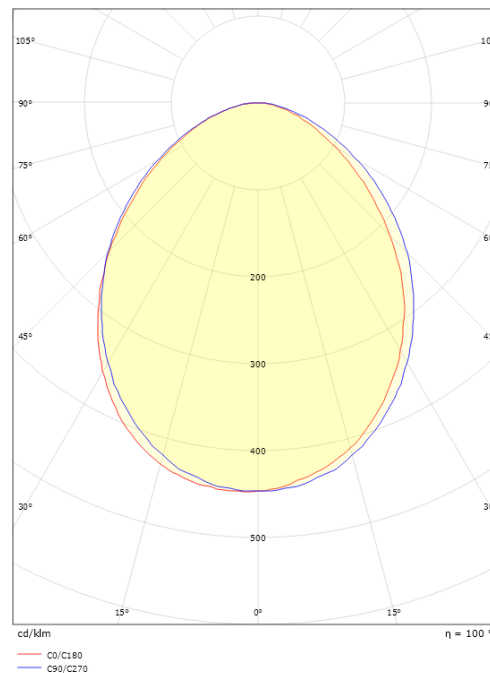

Spike Graphite w/ outlet 880lm 3000K Ra>80 Trailing edge dimming

Article code: 623911
EAN: 7021986239119

Electrical

System wattage: 10W
Voltage: 220-240V
Max. luminaires per circuit breaker: B10: 33, B16: 52, C10: 40, C16: 64

Light technic

Type of light source: LED
Luminous flux: 880lm
Efficacy: 88 lm/W
Colour temperature: 3000K
Colour rendering (CRI): Ra>80
MacAdams factor: SDCM: 3
Lifetime: L70/B50>50,000
Light distribution: Direct
Optic: Opal
Beam angle: 95°

Control/Dimming

Type: Trailing edge dimming

Protection

Luminaire class: Class I

Energy and approvals

Contains light source of energy class: E
Breeam: Fulfils Hea 01 for flicker free lighting
BVB: Yes

Materials and finish

Housing: Aluminium
Colour: Graphite
Optics: UV-stabilized polycarbonate

Mounting/Connection

Mounting: Surface, Outdoor
Connection: Screwless terminal block

Dimensions

Length (mm) L: 180
Width (mm) W: 171
Height (mm) H: 173
Depth (D): 155
Weight (kg) gross/net: 1.932 / 1.621

Packaging

Packing dimensions (mm): 180 x 165 x 185

7 0 2 1 9 8 6 2 3 9 1 1 9