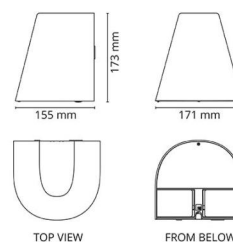

### Mounting/Connection

Mounting: Surface, Outdoor  
 Connection: Screwless terminal block

### Dimensions

Length (mm) L: 180  
 Width (mm) W: 171  
 Height (mm) H: 173  
 Depth (D): 155  
 Weight (kg) gross/net: 1.932 / 1.621

### Packaging

Packing dimensions (mm): 180 x 165 x 185

7 0 2 1 9 8 6 2 3 9 1 1 9