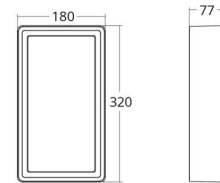

Light technic

Type of light source: LED
Luminous flux: 730lm
Efficacy: 95 lm/W
Colour temperature: 4000K
Colour rendering (Ra): Ra>80
MacAdams factor: SDCM: 3
Lifetime: L70/B20>100,000
Lifetime: L80/B20>75,000
Light distribution: Direct
Optic: Opal
Beam angle: 110°
Photobiological safety: RG 0

Materials and finish

Housing: Aluminium
Colour: Graphite
Optics: UV-stabilized polycarbonate

Mounting/Connection

Mounting: Surface, Indoor / Outdoor
Connection: Screwless terminal block

Dimensions

Length (mm) L: 320
Width (mm) W: 180
Height (mm) H: 77
Weight (kg) gross/net: 2.47 / 1.9

Packaging

Packing dimensions (mm): 328 x 188 x 92

7 0 2 1 9 8 6 0 5 5 9 1 7