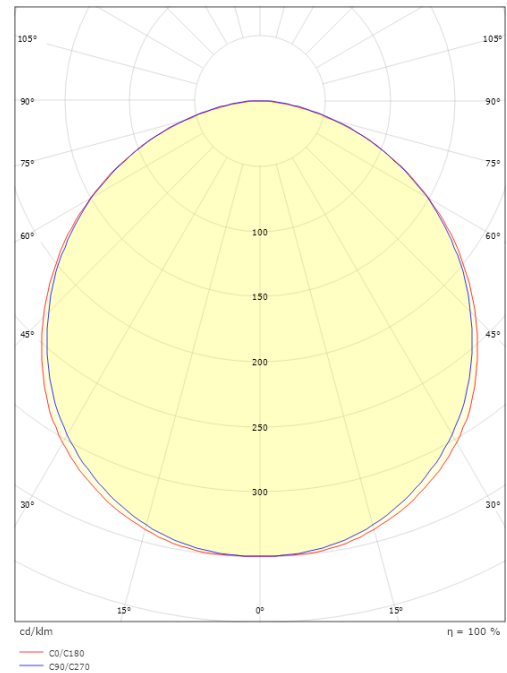

Frame

Frame Graphite 730lm 4000K Ra>80 Trailing edge

Article code: 605591
EAN: 7021986055917

Electrical

Wattage: 8W
System wattage: 7.7W
Voltage: 220-240V
Max. luminaires per circuit breaker: B10: 77, B16: 123, C10: 77, C16: 123

Light technic

Type of light source: LED
Luminous flux: 730lm
Efficacy: 95 lm/W
Colour temperature: 4000K
Colour rendering (Ra): Ra>80
MacAdams factor: SDCM: 3
Lifetime: L70/B20>100,000
Lifetime: L80/B20>75,000
Light distribution: Direct
Optic: Opal
Beam angle: 110°
Photobiological safety: RG 0

Materials and finish

Housing: Aluminium
Colour: Graphite
Optics: UV-stabilized polycarbonate

Mounting/Connection

Mounting: Surface, Indoor / Outdoor
Connection: Screwless terminal block

Dimensions

Length (mm) L: 320
Width (mm) W: 180
Height (mm) H: 77
Weight (kg) gross/net: 2.47 / 1.9

Packaging

Packing dimensions (mm): 328 x 188 x 92

7 0 2 1 9 8 6 0 5 5 9 1 7