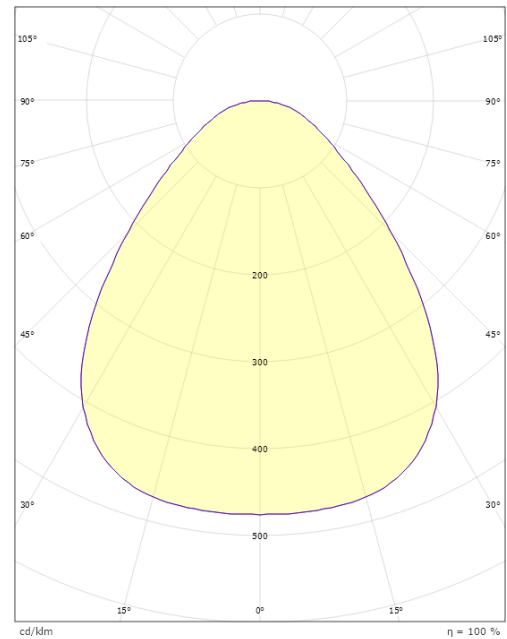

Disc 480

Disc 480 480 White 3790lm 4000K Ra>80 Trailing edge

Article code: 606002
EAN: 7021986060027

Electrical

System wattage: 31W
Voltage: 220-240V
Max. luminaires per circuit breaker: B10: 19, B16: 30, C10: 31, C16: 51

Light technic

Type of light source: LED
Luminous flux: 3790lm
Efficacy: 122 lm/W
Colour temperature: 4000K
Colour rendering (Ra): Ra>80
MacAdams factor: SDCM: 3
Lifetime: L80/B20>100,000
Lifetime: L90>50,000
Light distribution: Direct
Optic: Opalprism
Beam angle: 85°
UGR: UGR<22

Control/Dimming

Type: Trailing edge

Protection

Luminaire class: Class II
IK Class: IK10
IP Class: IP20

Energy and approvals

Contains light source of energy class: D
Breeam: Fulfils Hea 01 for flicker free lighting
BVB: Yes
Sunda Hus: C+

Materials and finish

Housing: Aluminium
Colour: White
Optics: Acrylic (PMMA)

Mounting/Connection

Mounting: Surface, Indoor
Module: 480
Connection: Screwless terminal block

Dimensions

Height (mm) H: 55
Diameter (mm) D: 470
Weight (kg) gross/net: 4.845 / 4.433

Packaging

Packing dimensions (mm): 490 x 485 x 60

7 0 2 1 9 8 6 0 6 0 0 2 7