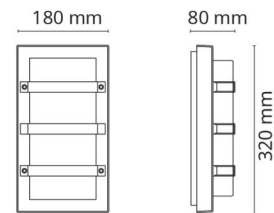

Trio

Trio White E27

Article code: 611520
EAN: 7021986115208

Electrical

Wattage: Max 46W
Voltage: 220-240V

Light technic

Socket: E27
Light source included: No
Light distribution: Direct
Optic: Opal
Beam angle: 130°

Protection

Luminaire class: Class I
IK Class: IK10
IP Class: IP65
Fire protection class: 850°C - 30s

Materials and finish

Housing: Aluminium
Colour: White (RAL 9003)
Optics: UV-stabilized polycarbonate

Mounting/Connection

Mounting: Surface, Indoor / Outdoor
Connection: Screwless terminal block

Dimensions

Length (mm) L: 320
Width (mm) W: 180
Height (mm) H: 320
Depth (D): 102
Weight (kg) gross/net: 1.908 / 1.59

Packaging

Packing dimensions (mm): 330 x 190 x 110