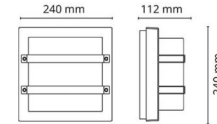

Light technic

Type of light source: LED
Luminous flux: 540lm
Efficacy: 54 lm/W
Colour temperature: 3000K
Colour rendering (Ra): Ra>80
MacAdams factor: SDCM: 3
Lifetime: L70/B50>50,000
Light distribution: Direct
Optic: Opal
Beam angle: 130°
Photobiological safety: RG 0