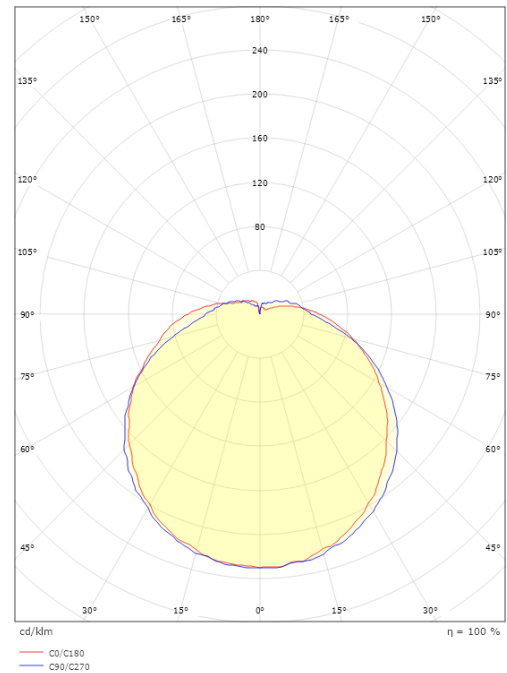

Packaging

Packing dimensions (mm): 260 x 260 x 130