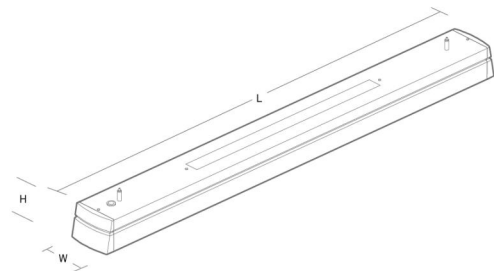

Housing: Sheet steel
Colour: White (RAL 9010, 20% gloss)
Optics: Acrylic (PMMA)

Mounting/Connection

Mounting: Suspended, Indoor
Module: 1700
Wire set: 2x2m wire kit w/loop M4
Cable: Cable 3x0,75mm² 2,5m w/ Schuko white

Dimensions

Length (mm) L: 1756
Width (mm) W: 112
Height (mm) H: 80
Weight (kg) gross/net: 7.9 / 7.7

Packaging

Packing dimensions (mm): 1245 x 113 x 98

5 7 0 3 8 2 1 1 7 2 0 1 1