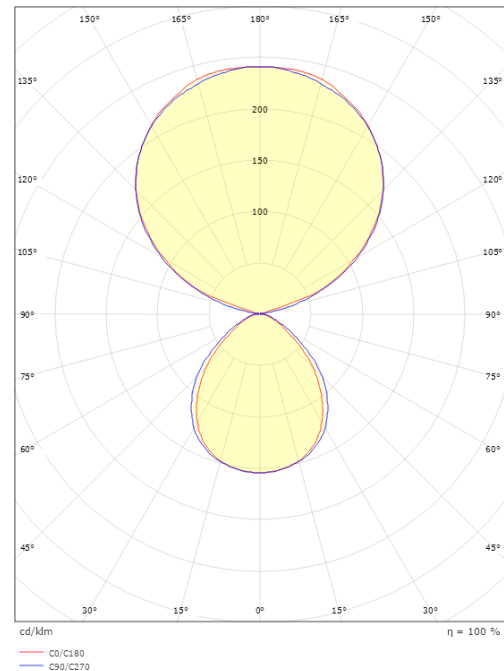

Light technic

Type of light source: LED
Luminous flux: 6760lm
Efficacy: 128 lm/W
Colour temperature: 3000K
Colour rendering (Ra): Ra>80
MacAdams factor: SDCM: 3
Lifetime: L80/B10>100,000
Lifetime: L94>50,000
Light distribution: Direct/Indirect 30/70%
Optic: Lens C, prismatic Conical
UGR: UGR<13
Photobiological safety: RG 1

Dimensions

Length (mm) L: 1756
Width (mm) W: 112
Height (mm) H: 80
Weight (kg) gross/net: 7.9 / 7.7

Packaging

Packing dimensions (mm): 1245 x 113 x 98

5 7 0 3 8 2 1 1 7 2 0 1 1