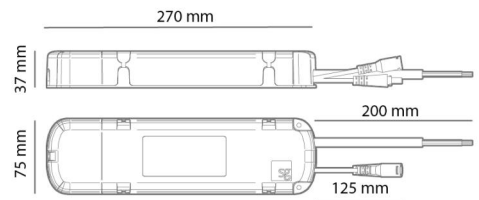

Housing: Polycarbonat (PC)

Mounting/Connection

Mounting: Indoor

Dimensions

Length (mm) L: 270
Width (mm) W: 75
Height (mm) H: 35
Weight (kg) gross/net: 0.6 / 0.5

Packaging

Packing dimensions (mm): 300 x 105 x 40