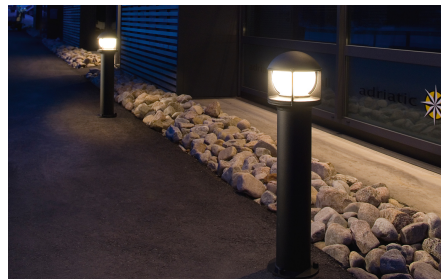

Design: Hallvard Jakobsen. Low bollard in classic design. Light source included. Long durability with vandal class IK10. Made of powder coated aluminum and polycarbonate dome. Can be fixed to tiles or or into the ground with a ground anchor (accessory).

## Product- and environment images

Article	Protection	Control gear	Mounting/Connection	Dimensions
 <p>623736  <b>Opus Graphite</b>  <b>320lm/330lm/610lm/640lm</b>  <b>3000/4000K Ra&gt;80 Trailing edge</b>  <b>LED</b>            36/37/34/36lm/W SDCM:3            L70/B50&gt;50,000            Beam: 360°, Direct, Opal</p>	<p><b>Class II</b>  <b>IP65</b>  <b>IK10</b></p>	<p>Trailing edge</p>	<p>Onto surfaces or ground anchor,            Outdoor            Screwless terminal block</p>	<p>Ø216 x H970</p>
 <p>623742  <b>Opus Graphite R</b>  <b>320lm/330lm/610lm/640lm</b>  <b>3000/4000K Ra&gt;80 Trailing edge</b>  <b>LED</b>            36/37/34/36lm/W SDCM:3            L70/B50&gt;50,000            Beam: 360°, Direct, Opal</p>	<p><b>Class II</b>  <b>IP65</b>  <b>IK10</b></p>	<p>Trailing edge</p>	<p>Onto surfaces or ground anchor,            Outdoor            Screwless terminal block</p>	<p>Ø216 x H396</p>
<b>Accessories</b>				
 <p>600583  <b>Opus Anchoring set</b></p>				<p>Ø175 x H255</p>