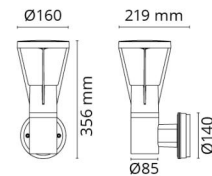

Arco Air Wall Graphite 75lm 2700K Ra>90 Trailing edge dimming

Article code: 623622
 EAN: 7021986236224

Electrical

System wattage: 6W
 Voltage: 220-240V

Light technic

Type of light source: LED
 Socket: GU10
 Light source included: Yes
 Luminous flux: 75lm
 Efficacy: 13 lm/W
 Colour temperature: 2700K
 Colour rendering (CRI): Ra>90
 MacAdams factor: SDCM: 3
 Lifetime: L70/B50>50,000
 Light distribution: Direct/Indirect
 Optic: Glass Clear
 Beam angle: 360°

Housing: Aluminium
 Colour: Graphite
 Optics: Tempered glass

Mounting/Connection

Mounting: Surface, Outdoor
 Connection: Screwless terminal block

Dimensions

Width (mm) W: 160
 Height (mm) H: 356
 Depth (D): 219
 Weight (kg) gross/net: 2.124 / 1.77

Packaging

Packing dimensions (mm): 225 x 160 x 283

7 0 2 1 9 8 6 2 3 6 2 2 4