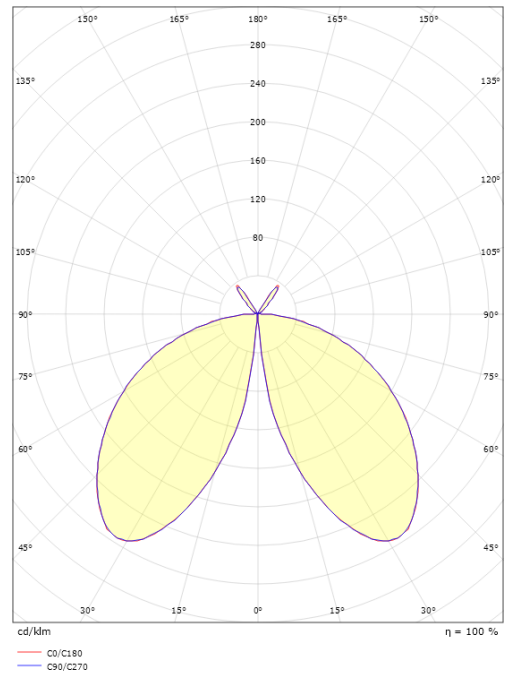

Arco Air Wall Graphite 75lm 2700K Ra>90 Trailing edge dimming

Article code: 623622
EAN: 7021986236224

Electrical

System wattage: 6W
Voltage: 220-240V

Light technic

Type of light source: LED
Socket: GU10
Light source included: Yes
Luminous flux: 75lm
Efficacy: 13 lm/W
Colour temperature: 2700K
Colour rendering (CRI): Ra>90
MacAdams factor: SDCM: 3
Lifetime: L70/B50>50,000
Light distribution: Direct/Indirect
Optic: Glass Clear
Beam angle: 360°

Control/Dimming

Type: Trailing edge dimming

Protection

Luminaire class: Class I

Energy and approvals

Contains light source of energy class: G
Breeam: Fulfils Hea 01 for flicker free lighting

Materials and finish

Housing: Aluminium
Colour: Graphite
Optics: Tempered glass

Mounting/Connection

Mounting: Surface, Outdoor
Connection: Screwless terminal block

Dimensions

Width (mm) W: 160
Height (mm) H: 356
Depth (D): 219
Weight (kg) gross/net: 2.124 / 1.77

Packaging

Packing dimensions (mm): 225 x 160 x 283

7 0 2 1 9 8 6 2 3 6 2 2 4