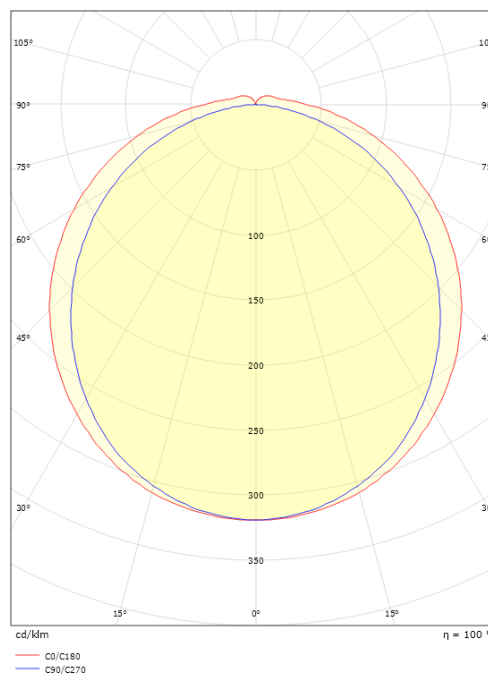

Area 66 Grey 5930lm 4000K Ra>80 DALI

Article code: 120004
EAN: 7021981200046

Electrical

System wattage: 46W
Max. luminaires per circuit breaker: B10: 15, B16: 24, C10: 24, C16: 38
Leakage current (mA): 0.30

Light technic

Type of light source: LED
Luminous flux: 5930lm
Efficacy: 129 lm/W
Colour temperature: 4000K
Colour rendering (CRI): Ra>80
MacAdams factor: SDCM: 3
Lifetime: L80/B10>100,000
Lifetime: L90/B50>50,000
Minimum ambient temperature: -25°C
Light distribution: Direct
Optic: Opal
Beam angle: 100°
UGR: UGR<28

Control/Dimming

Type: DALI

Protection

Luminaire class: Class I

Energy and approvals

Contains light source of energy class: D
Breeam: Fulfils Hea 01 for flicker free lighting
BVB: Yes

Materials and finish

Housing: UV-stabilized polycarbonate
Colour: Grey
Optics: UV-stabilized polycarbonate

Mounting/Connection

Mounting: Surface, Indoor
Connection: 7-pole screwless terminal block with 5x2,5mm2 (+DALI) through wiring

Dimensions

Length (mm) L: 1460
Width (mm) W: 92
Height (mm) H: 70
Weight (kg) gross/net: 2.904 / 2.42

Packaging

Packing dimensions (mm): 1515 x 110 x 80

7 0 2 1 9 8 1 2 0 0 4 6