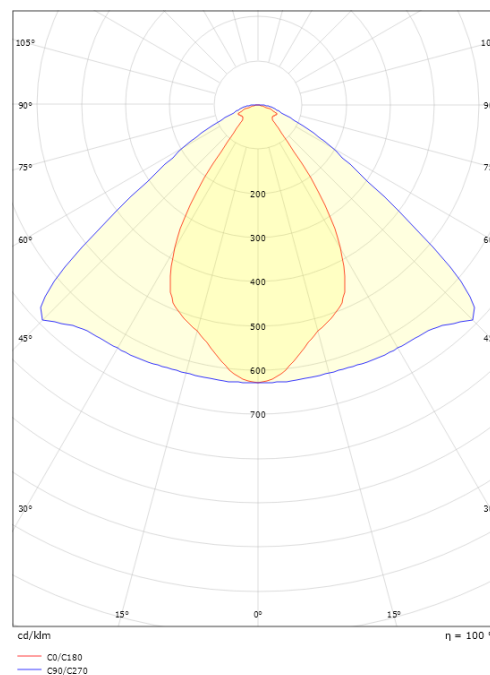

Arena ECO 1500 8740lm 4000K Ra>80 On/Off

Article code: 607001
 EAN: 7021986070019

Electrical

System wattage: 68W
 Max. luminaires per circuit breaker: B10: 16, B16: 26, C10: 25, C16: 41

Light technic

Type of light source: LED
 Light source included: **Discontinued** Yes
 Luminous flux: 8740lm
 Efficacy: 129 lm/W
 Colour temperature: 4000K
 Colour rendering (CRI): Ra>80
 MacAdams factor: SDCM: 3
 Lifetime: L80/B20>60,000
 Minimum ambient temperature: -25°C
 Maximum ambient temperature: 35°C
 Lifetime at max ambient temperature: L80/B20>50,000
 Light distribution: Direct
 Optic: Linear lens 60 D
 UGR: UGR<25

Mounting/Connection

Mounting: Surface, Indoor
 Module: 1500
 Connection: Screwless terminal block

Dimensions

Length (mm) L: 1577
 Width (mm) W: 137
 Height (mm) H: 83
 Weight (kg) gross/net: 4.8 / 4

Packaging

Packing dimensions (mm): 1584 x 145 x 90

7 0 2 1 9 8 6 0 7 0 0 1 9