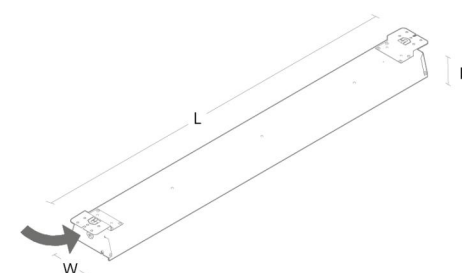

Mounting/Connection

Mounting: Surface, Indoor
 Module: 1500
 Connection: Screwless terminal block

Dimensions

Length (mm) L: 1577
 Width (mm) W: 137
 Height (mm) H: 83
 Weight (kg) gross/net: 4.8 / 4

Packaging

Packing dimensions (mm): 1584 x 145 x 90

7 0 2 1 9 8 6 0 7 0 0 1 9