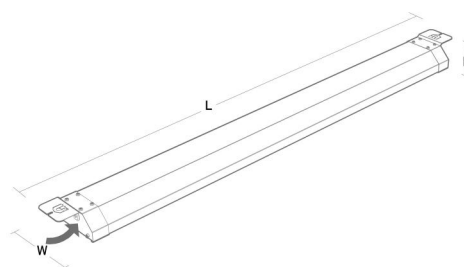

Mounting/Connection

Mounting: Suspended or surface, Indoor
 Module: 1200
 Connection: 7-pole screwless terminal block with 5x2,5mm2 (+DALI) through wiring

Dimensions

Length (mm) L: 1194
 Width (mm) W: 138
 Height (mm) H: 63
 Weight (kg) gross/net: 3.8 / 3.6

Packaging

Packing dimensions (mm): 1285 x 148 x 65

5 7 0 3 8 2 1 1 7 4 5 4 1