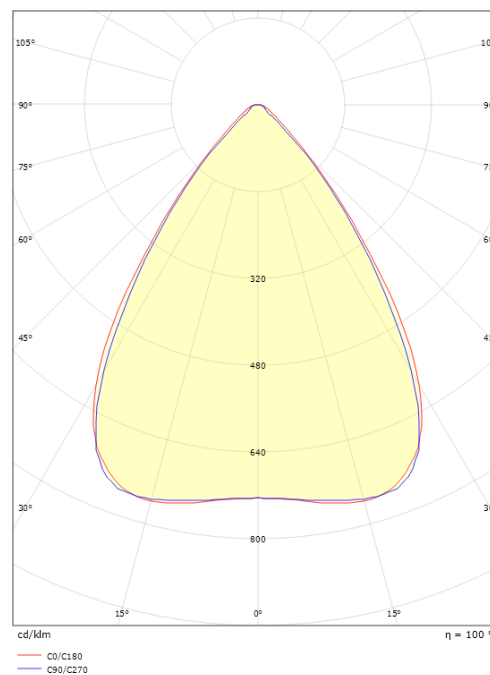

Mounting/Connection

Mounting: Suspended or surface, Indoor
 Module: 1200
 Connection: 7-pole screwless terminal block with 5x2,5mm2 (+DALI) through wiring

Dimensions

Length (mm) L: 1194
 Width (mm) W: 138
 Height (mm) H: 63
 Weight (kg) gross/net: 3.8 / 3.6

Packaging

Packing dimensions (mm): 1285 x 148 x 65

5 7 0 3 8 2 1 1 7 4 5 4 1