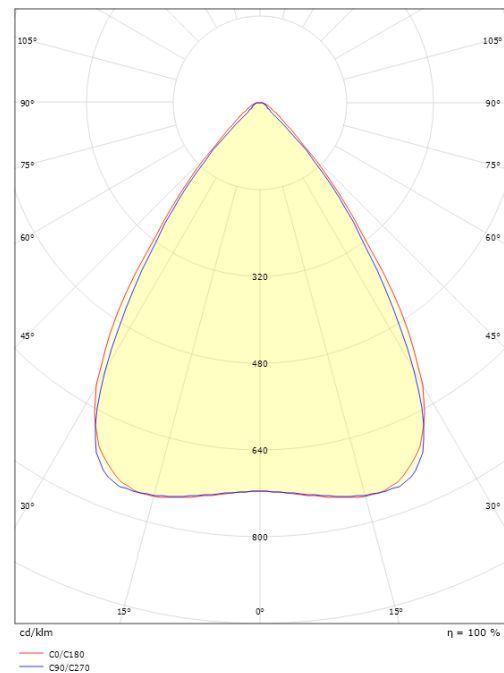

Arena White Medium 23370lm 4000K Ra>80 DALI

Article code: 8246093873
 EAN: 5703821176354
 Replaces: 8246093899

Electrical

System wattage: 156W
 Voltage: 220-240V
 Max. luminaires per circuit breaker: B10: 7, B16: 12, C10: 12, C16: 20

Light technic

Type of light source: LED
 Luminous flux: 23370lm
 Efficacy: 150 lm/W
 Colour temperature: 4000K
 Colour rendering (CRI): Ra>80
 MacAdams factor: SDCM: 3
 Lifetime: L90/B10>70,000
 Lifetime: L80/B20>100,000
 Minimum ambient temperature: -25°C
 Light distribution: Direct
 Optic: Lens Medium
 Beam angle: Medium
 UGR: UGR<19

Mounting/Connection

Mounting: Suspended or surface, Indoor
 Connection: 7-pole screwless terminal block with 5x2,5mm2 (+DALI) through wiring

Dimensions

Length (mm) L: 1256
 Width (mm) W: 295
 Height (mm) H: 57
 Weight (kg) gross/net: 8.2 / 8

Packaging

Packing dimensions (mm): 1285 x 300 x 65

5 7 0 3 8 2 1 1 7 6 3 5 4