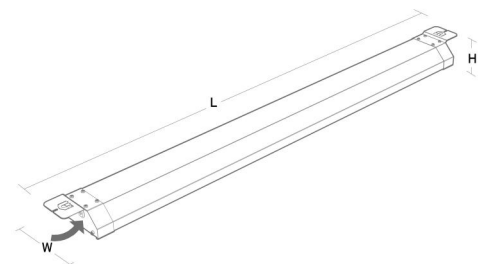

Mounting/Connection

Mounting: Suspended or surface, Indoor
 Connection: 7-pole screwless terminal block with 5x2,5mm2 (+DALI) through wiring

Dimensions

Length (mm) L: 1256
 Width (mm) W: 295
 Height (mm) H: 57
 Weight (kg) gross/net: 8.2 / 8

Packaging

Packing dimensions (mm): 1285 x 300 x 65

5 7 0 3 8 2 1 1 7 6 3 5 4