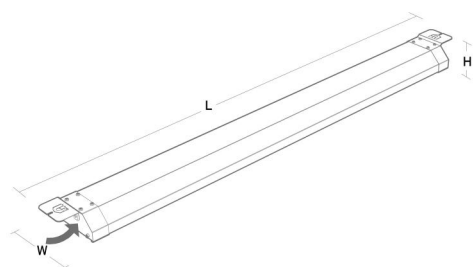

Housing: Sheet steel
 Colour: White (RAL 9010, 20% gloss)
 Optics: Acrylic (PMMA)

Mounting/Connection

Mounting: Suspended or surface, Indoor
 Module: 1700
 Connection: 5-pole screwless terminal block with 5x2,5mm2 through wiring

Dimensions

Length (mm) L: 1842
 Width (mm) W: 137
 Height (mm) H: 59
 Weight (kg) gross/net: 9.7 / 9.5

Packaging

Packing dimensions (mm): 1870 x 150 x 70

5 7 0 3 8 2 1 1 7 8 4 4 0