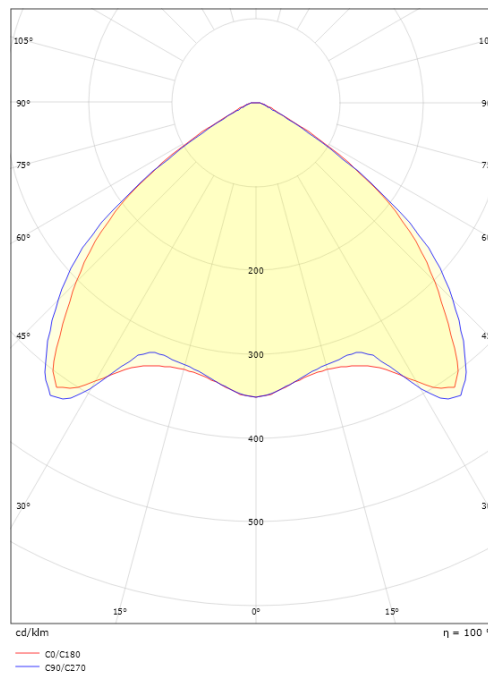

Light technic

Type of light source: LED
 Luminous flux: 16830lm
 Efficacy: 149 lm/W
 Colour temperature: 4000K
 Colour rendering (CRI): Ra>80
 MacAdams factor: SDCM: 3
 Lifetime: L90/B10>50,000
 Minimum ambient temperature: -25°C
 Light distribution: Direct
 Optic: Lens Wide
 Beam angle: Wide
 UGR: UGR<25
 Photobiological safety: RG 1

Dimensions

Length (mm) L: 1842
 Width (mm) W: 137
 Height (mm) H: 59
 Weight (kg) gross/net: 9.7 / 9.5

Packaging

Packing dimensions (mm): 1870 x 150 x 70

5 7 0 3 8 2 1 1 7 8 4 4 0