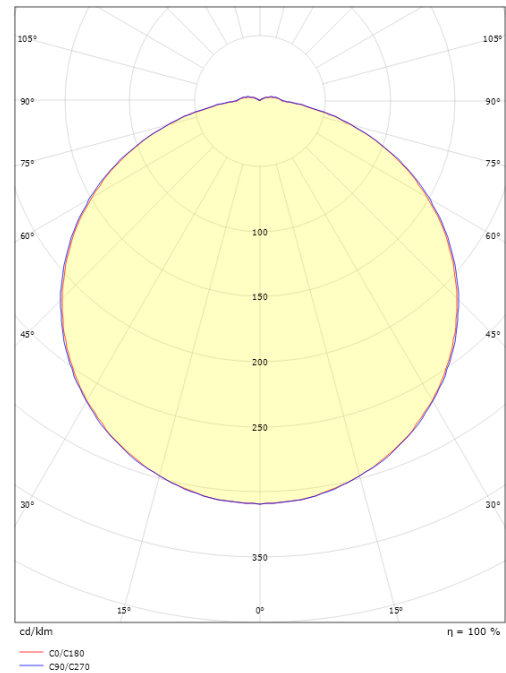

Packaging

Packing dimensions (mm): 240 x 240 x 80