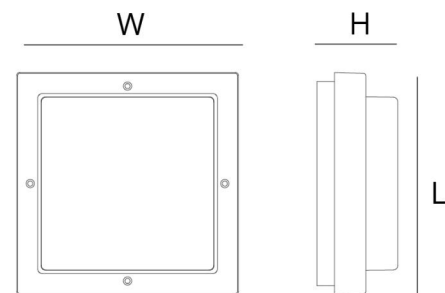

Packaging

Packing dimensions (mm): 240 x 240 x 80