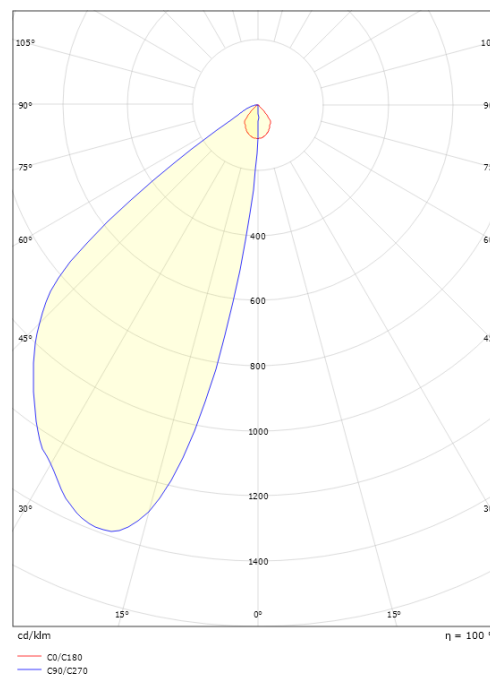

Callisto Pole Black 60lm 3000K Ra>80 Trailing edge dimming

Article code: 914105
EAN: 7021989141051

Electrical

System wattage: 3W
Voltage: 220-240V
Max. luminaires per circuit breaker: B10: 115, B16: 184, C10: 134, C16: 215

Light technic

Type of light source: LED
Luminous flux: 60lm
Efficacy: 20 lm/W
Colour temperature: 3000K
Colour rendering (CRI): Ra>80
MacAdams factor: SDCM: 3
Lifetime: L70/B50>50,000
Light distribution: Direct/Asymmetric
Optic: Glass Clear
Beam angle: 65°/85°

Control/Dimming

Type: Trailing edge dimming

Protection

Luminaire class: Class I

Energy and approvals

Contains light source of energy class: F
Breeam: Fulfils Hea 01 for flicker free lighting

Materials and finish

Housing: Aluminium
Colour: Black (RAL 9004)
Optics: Tempered glass

Mounting/Connection

Mounting: Outdoor
Connection: Screwless terminal block

Dimensions

Width (mm) W: 180
Height (mm) H: 600
Depth (D): 100
Weight (kg) gross/net: 2.28 / 1.9

Packaging

Packing dimensions (mm): 615 x 188 x 108

7 0 2 1 9 8 9 1 4 1 0 5 1