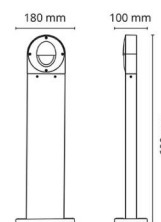

### Mounting/Connection

Mounting: Outdoor  
 Connection: Screwless terminal block

### Dimensions

Width (mm) W: 180  
 Height (mm) H: 600  
 Depth (D): 100  
 Weight (kg) gross/net: 2.28 / 1.9

### Packaging

Packing dimensions (mm): 615 x 188 x 108

7 0 2 1 9 8 9 1 4 1 0 5 1