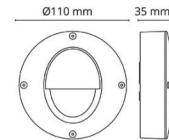

Light technic

Type of light source: LED
 Luminous flux: 110lm
 Efficacy: 37 lm/W
 Colour temperature: 3000K
 Colour rendering (CRI): Ra>80
 MacAdams factor: SDCM: 3
 Lifetime: L70/B50>50,000
 Light distribution: Direct/Asymmetric
 Optic: Glass Clear
 Beam angle: 70°/40°

Housing: Aluminium
 Colour: Black (RAL 9004)
 Optics: Tempered glass

Mounting/Connection

Mounting: Surface, Indoor / Outdoor
 Connection: Screwless terminal block

Dimensions

Height (mm) H: 35
 Diameter (mm) D: 110
 Weight (kg) gross/net: 0.3 / 0.238

Packaging

Packing dimensions (mm): 120 x 115 x 45