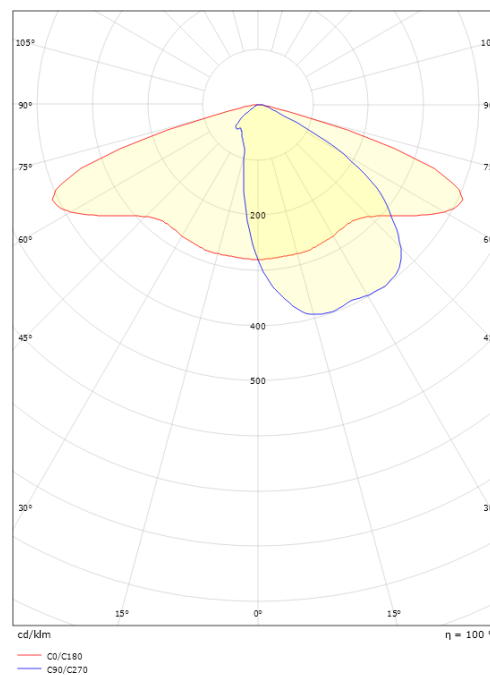

CircLED Multi Grey Lens 2, Class II Top 3120lm 4000K Ra>70 On/Off

Article code: 8246084552
EAN: 5703821165907

Electrical

System wattage: 23W
Voltage: 220-240V
Max. luminaires per circuit breaker: B10: 32, B16: 50, C10: 52, C16: 85

Light technic

Type of light source: LED
Luminous flux: 3120lm
Efficacy: 136 lm/W
Colour temperature: 4000K
Colour rendering (CRI): Ra>70
MacAdams factor: SDCM: 3
Lifetime: L80/B10>100,000
Light distribution: Multi Lens
Optic: Lens

Control/Dimming

Type: On/Off

Protection

Luminaire class: Class II

Energy and approvals

Contains light source of energy class: C
Breeam: Fulfils Hea 01 for flicker free lighting

Materials and finish

Housing: Die-cast aluminium
Colour: Grey (structure 2150 sablé)
Optics: Tempered glass

Mounting/Connection

Mounting: Post - top (Ø60mm), Outdoor
Cable: Cable 2x1mm² 6m
Wind projected area: 0,0415m² - Max 6,2 kg

Dimensions

Length (mm) L: 460
Width (mm) W: 390
Height (mm) H: 185
Weight (kg) gross/net: 8.2 / 8

Packaging

Packing dimensions (mm): 525 x 395 x 210

5 7 0 3 8 2 1 1 6 5 9 0 7