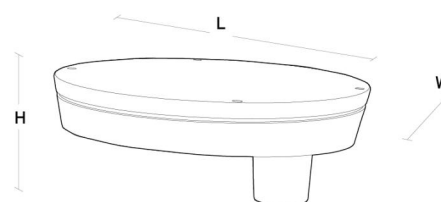

Mounting/Connection

Mounting: Post - top (Ø60mm), Outdoor
 Cable: Cable 2x1mm² 6m
 Wind projected area: 0,0415m² - Max 6,2 kg

Dimensions

Length (mm) L: 460
 Width (mm) W: 390
 Height (mm) H: 185
 Weight (kg) gross/net: 8.2 / 8

Packaging

Packing dimensions (mm): 525 x 395 x 210

5 7 0 3 8 2 1 1 6 5 9 0 7