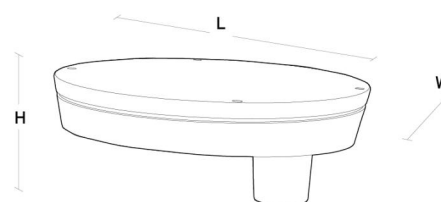

Mounting/Connection

Mounting: Post - top (Ø60mm), Outdoor
 Cable: Cable 2x1mm² 6m
 Wind projected area: 0,0415m² - Max 6,2 kg

Dimensions

Length (mm) L: 460
 Width (mm) W: 390
 Height (mm) H: 185
 Weight (kg) gross/net: 8.2 / 8

Packaging

Packing dimensions (mm): 525 x 395 x 210

5 7 0 3 8 2 1 1 6 5 9 2 1