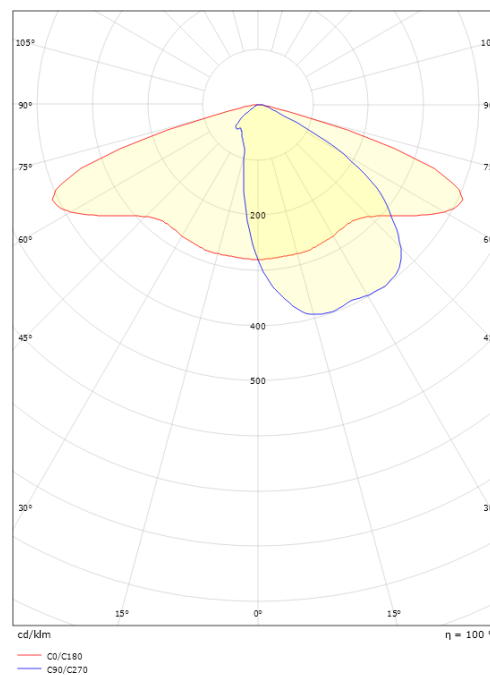

CircLED Multi Grey Lens 2, Class II Top 3950lm 4000K Ra>70 On/Off

Article code: 8246084578
EAN: 5703821165921

Electrical

System wattage: 31W
Voltage: 220-240V
Max. luminaires per circuit breaker: B10: 32, B16: 50, C10: 52, C16: 85

Light technic

Type of light source: LED
Luminous flux: 3950lm
Efficacy: 127 lm/W
Colour temperature: 4000K
Colour rendering (CRI): Ra>70
MacAdams factor: SDCM: 3
Lifetime: L80/B10>100,000
Light distribution: Multi Lens
Optic: Lens

Control/Dimming

Type: On/Off

Protection

Luminaire class: Class II

Energy and approvals

Contains light source of energy class: C
Breeam: Fulfil Hea 01 for flicker free lighting

Materials and finish

Housing: Die-cast aluminium
Colour: Grey (structure 2150 sablé)
Optics: Tempered glass

Mounting/Connection

Mounting: Post - top (Ø60mm), Outdoor
Cable: Cable 2x1mm² 6m
Wind projected area: 0,0415m² - Max 6,2 kg

Dimensions

Length (mm) L: 460
Width (mm) W: 390
Height (mm) H: 185
Weight (kg) gross/net: 8.2 / 8

Packaging

Packing dimensions (mm): 525 x 395 x 210

5 7 0 3 8 2 1 1 6 5 9 2 1