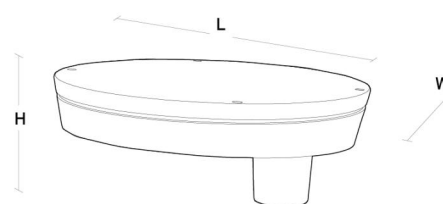

Mounting/Connection

Mounting: Post - top (Ø60mm), Outdoor
 Cable: Cable 2x1mm² 6m
 Wind projected area: 0,0415m² - Max 6,2 kg

Dimensions

Length (mm) L: 460
 Width (mm) W: 390
 Height (mm) H: 185
 Weight (kg) gross/net: 8.2 / 8

Packaging

Packing dimensions (mm): 525 x 395 x 210

5 7 0 3 8 2 1 1 6 5 8 1 5