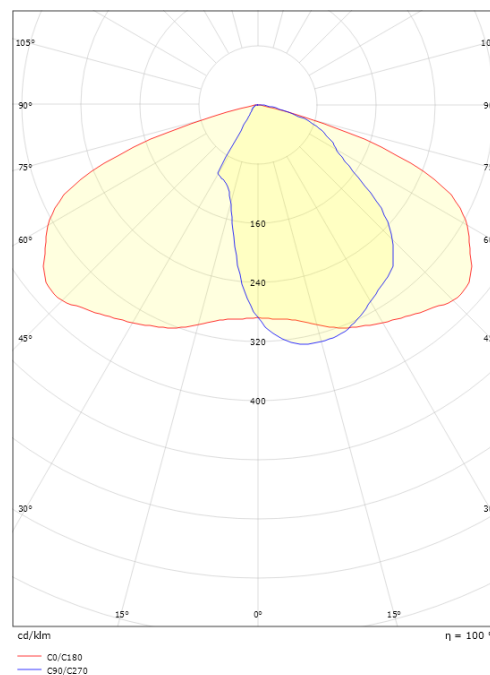

CircLED Single Grey Top 1640lm 4000K Ra>80 On/Off

Article code: 8246084455
EAN: 5703821165815

• = This article is produced by order, with an expected delivery time of 3-4 weeks.

Electrical

System wattage: 14W
Voltage: 220-240V
Max. luminaires per circuit breaker: B10: 32, B16: 50, C10: 52, C16: 85

Light technic

Type of light source: LED
Luminous flux: 1640lm
Efficacy: 117 lm/W
Colour temperature: 4000K
Colour rendering (CRI): Ra>80
MacAdams factor: SDCM: 2
Lifetime: L90/B10>100,000
Light distribution: Single Lens
Optic: Lens

Control/Dimming

Type: On/Off

Protection

Luminaire class: Class II

Energy and approvals

Contains light source of energy class: D
Breeam: Fulfils Hea 01 for flicker free lighting

Materials and finish

Housing: Die-cast aluminium
Colour: Grey (structure 2150 sablé)
Optics: Tempered glass

Mounting/Connection

Mounting: Post - top (Ø60mm), Outdoor
Cable: Cable 2x1mm² 6m
Wind projected area: 0,0415m² - Max 6,2 kg

Dimensions

Length (mm) L: 460
Width (mm) W: 390
Height (mm) H: 185
Weight (kg) gross/net: 8.2 / 8

Packaging

Packing dimensions (mm): 525 x 395 x 210

5 7 0 3 8 2 1 1 6 5 8 1 5