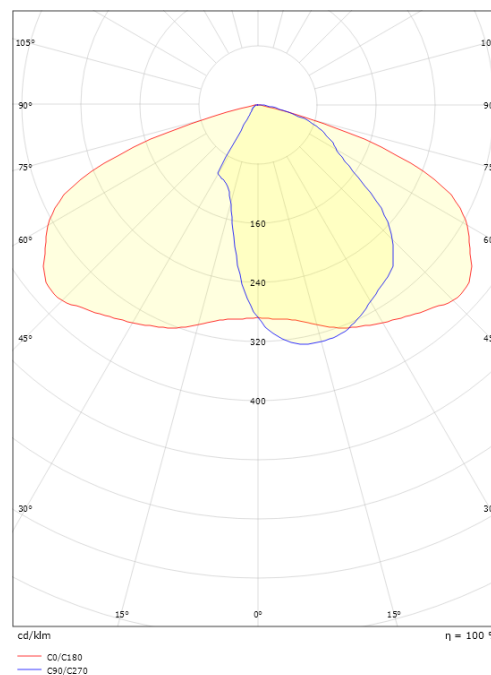

CircLED Single Grey Top Adjustable 5-17° 1640lm 4000K Ra>80 On/Off

Article code: 8246084468
EAN: 5703821165822

• = This article is produced by order, with an expected delivery time of 3-4 weeks.

Electrical

System wattage: 14W
Voltage: 220-240V
Max. luminaires per circuit breaker: B10: 32, B16: 50, C10: 52, C16: 85

Light technic

Type of light source: LED
Luminous flux: 1640lm
Efficacy: 117 lm/W
Colour temperature: 4000K
Colour rendering (CRI): Ra>80
MacAdams factor: SDCM: 2
Lifetime: L90/B10>100,000
Light distribution: Single Lens
Optic: Lens

Control/Dimming

Type: On/Off

Protection

Luminaire class: Class II

Energy and approvals

Contains light source of energy class: D
Breeam: Fulfils Hea 01 for flicker free lighting

Materials and finish

Housing: Die-cast aluminium
Colour: Grey (structure 2150 sablé)
Optics: Tempered glass

Mounting/Connection

Mounting: Post - adjustable head 5-17°, Outdoor
Cable: Cable 2x1mm² 6m
Wind projected area: 0,0415m² - Max 6,2 kg

Dimensions

Length (mm) L: 460
Width (mm) W: 390
Height (mm) H: 185
Weight (kg) gross/net: 8.2 / 8

Packaging

Packing dimensions (mm): 525 x 395 x 210

5 7 0 3 8 2 1 1 6 5 8 2 2