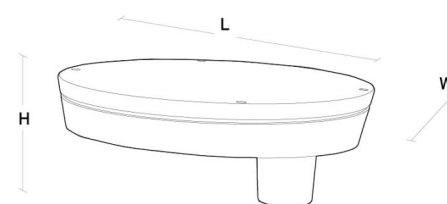

Mounting/Connection

Mounting: Post - adjustable head 5-17°, Outdoor
 Cable: Cable 2x1mm² 6m
 Wind projected area: 0,0415m² - Max 6,2 kg

Dimensions

Length (mm) L: 460
 Width (mm) W: 390
 Height (mm) H: 185
 Weight (kg) gross/net: 8.2 / 8

Packaging

Packing dimensions (mm): 525 x 395 x 210

5 7 0 3 8 2 1 1 6 5 8 2 2