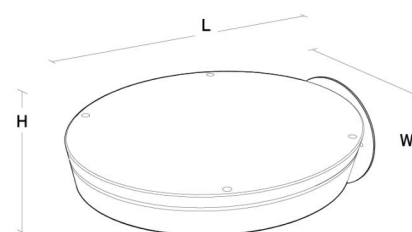

### Mounting/Connection

Mounting: Wall, Outdoor

### Dimensions

Length (mm) L: 498  
 Width (mm) W: 390  
 Height (mm) H: 201  
 Weight (kg) gross/net: 9.2 / 9

### Packaging

Packing dimensions (mm): 525 x 395 x 210

5 7 0 3 8 2 1 1 6 6 4 1 6