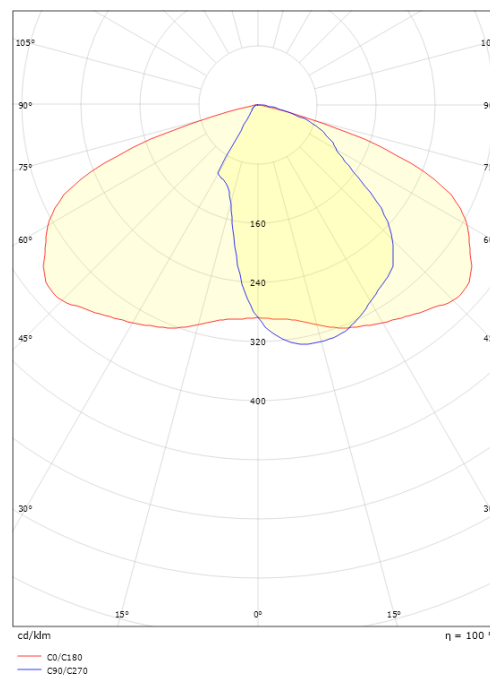

CircLED Wall Grey 1640lm 4000K Ra>80 On/Off

Article code: 8246086136
EAN: 5703821166416

• = This article is produced by order, with an expected delivery time of 3-4 weeks.

Electrical

System wattage: 14W
Voltage: 220-240V
Max. luminaires per circuit breaker: B10: 32, B16: 50, C10: 52, C16: 85

Light technic

Type of light source: LED
Luminous flux: 1640lm
Efficacy: 117 lm/W
Colour temperature: 4000K
Colour rendering (CRI): Ra>80
MacAdams factor: SDCM: 2
Lifetime: L90/B10>100,000
Light distribution: Single Lens
Optic: Lens

Control/Dimming

Type: On/Off

Protection

Luminaire class: Class I

Energy and approvals

Contains light source of energy class: D
Breeam: Fulfils Hea 01 for flicker free lighting

Materials and finish

Housing: Die-cast aluminium
Colour: Grey (structure 2150 sablé)
Optics: Tempered glass

Mounting/Connection

Mounting: Wall, Outdoor

Dimensions

Length (mm) L: 498
Width (mm) W: 390
Height (mm) H: 201
Weight (kg) gross/net: 9.2 / 9

Packaging

Packing dimensions (mm): 525 x 395 x 210

5 7 0 3 8 2 1 1 6 6 4 1 6