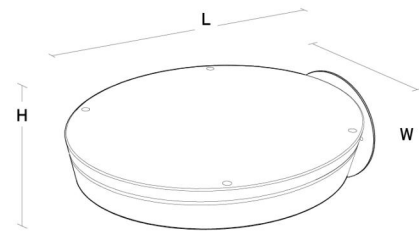

Housing: Die-cast aluminium
 Colour: Grey (structure 2150 sablé)
 Optics: Tempered glass

Mounting/Connection

Mounting: Wall, Outdoor

Dimensions

Length (mm) L: 498
 Width (mm) W: 390
 Height (mm) H: 201
 Weight (kg) gross/net: 9.2 / 9

Packaging

Packing dimensions (mm): 498 x 390 x 201

5 7 0 3 8 2 1 1 6 6 3 9 3