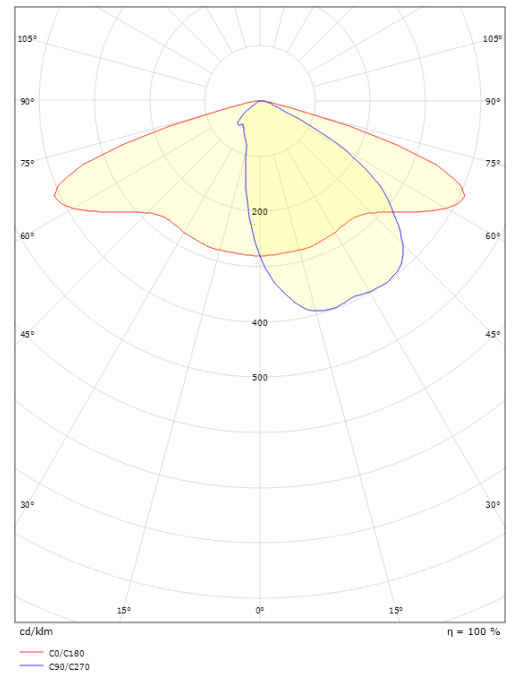

CircLED Wall

CircLED Wall Grey Lens 2, Class I 2520lm 4000K Ra>70 On/Off

Article code: 8246086424
EAN: 5703821166393

Electrical

System wattage: 19W
Voltage: 220-240V
Max. luminaires per circuit breaker: B10: 32, B16: 50, C10: 52, C16: 85

Light technic

Type of light source: LED
Luminous flux: 2520lm
Efficacy: 133 lm/W
Colour temperature: 4000K
Colour rendering (CRI): Ra>70
MacAdams factor: SDCM: 3
Lifetime: L80/B10>100,000
Light distribution: Multi Lens
Optic: Lens

Discontinued

Control/Dimming

Type: On/Off

Protection

Luminaire class: Class I

Energy and approvals

Contains light source of energy class: C
Breeam: Fulfils Hea 01 for flicker free lighting
BVB: Yes

Materials and finish

Housing: Die-cast aluminium
Colour: Grey (structure 2150 sablé)
Optics: Tempered glass

Mounting/Connection

Mounting: Wall, Outdoor

Dimensions

Length (mm) L: 498
Width (mm) W: 390
Height (mm) H: 201
Weight (kg) gross/net: 9.2 / 9

Packaging

Packing dimensions (mm): 498 x 390 x 201

5 7 0 3 8 2 1 1 6 6 3 9 3