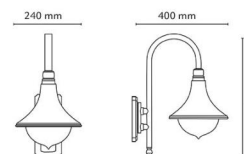

Energy and approvals

Breem: Fulfils Hea 01 for flicker free lighting

Materials and finish

Housing: Aluminium
 Colour: Black (RAL 9004)
 Optics: UV-stabilized polycarbonate

Mounting/Connection

Mounting: Surface, Outdoor
 Connection: Screwless terminal block

Dimensions

Length (mm) L: 450
 Width (mm) W: 240
 Height (mm) H: 500
 Depth (D): 400
 Weight (kg) gross/net: 2.4 / 1.56

Packaging

Packing dimensions (mm): 490 x 410 x 260

7 0 2 1 9 8 6 1 4 5 0 0 7