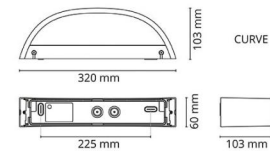

### Mounting/Connection

Mounting: Surface, Indoor / Outdoor  
 Connection: Screwless terminal block

### Dimensions

Width (mm) W: 320  
 Height (mm) H: 60  
 Depth (D): 103  
 Weight (kg) gross/net: 1.68 / 1.4

### Packaging

Packing dimensions (mm): 330 x 120 x 70

7 0 2 1 9 8 6 1 1 3 4 0 2