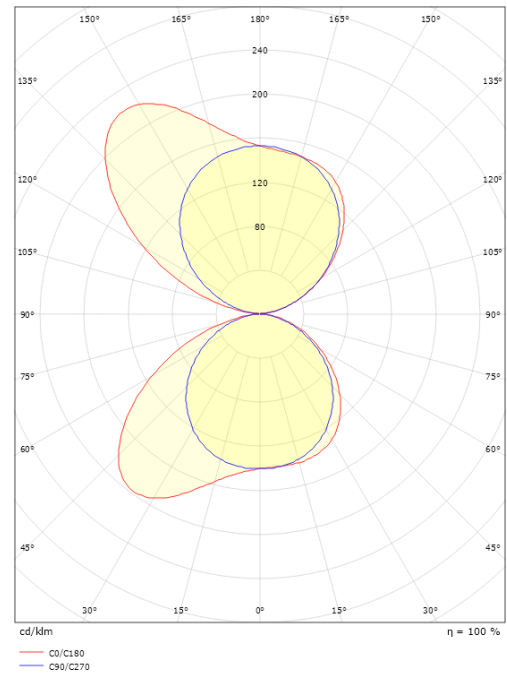

Curve White 580lm 2700K Ra>80 Trailing edge dimming

Article code: 611340
EAN: 7021986113402

Electrical

System wattage: 7W
Voltage: 220-240V
Max. luminaires per circuit breaker: B10: 33, B16: 52, C10: 40, C16: 64

Light technic

Type of light source: LED
Luminous flux: 580lm
Efficacy: 83 lm/W
Colour temperature: 2700K
Colour rendering (CRI): Ra>80
MacAdams factor: SDCM: 3
Lifetime: L70/B10>50,000
Light distribution: Direct
Optic: Glass Clear
Beam angle: 110°/110°

Control/Dimming

Type: Trailing edge dimming

Protection

Luminaire class: Class I

Energy and approvals

Contains light source of energy class: E
Breeam: Fulfils Hea 01 for flicker free lighting
BVB: Yes

Materials and finish

Housing: Aluminium
Colour: Matte white (RAL 9003)
Optics: Tempered glass

Mounting/Connection

Mounting: Surface, Indoor / Outdoor
Connection: Screwless terminal block

Dimensions

Width (mm) W: 320
Height (mm) H: 60
Depth (D): 103
Weight (kg) gross/net: 1.68 / 1.4

Packaging

Packing dimensions (mm): 330 x 120 x 70

7 0 2 1 9 8 6 1 1 3 4 0 2