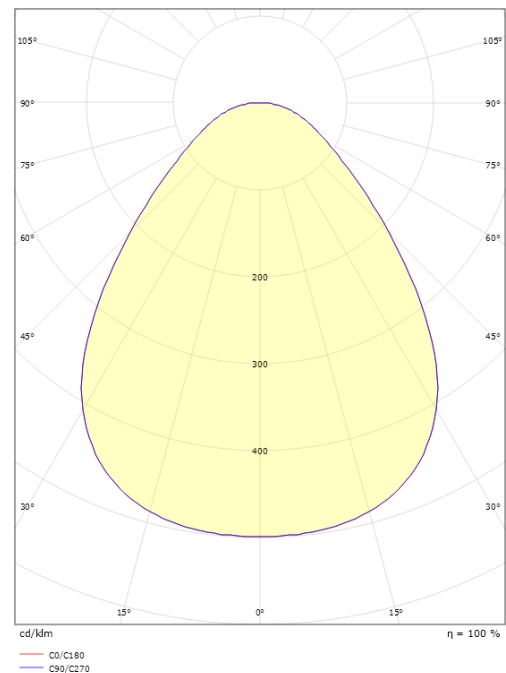

Disc 480 TW White 3770lm (@6500K) 2700-6500K Ra>80 Tunable White LEDDim

Article code: 606010
EAN: 7021986060102

Electrical

System wattage: 36W
Voltage: 220-240V
Max. luminaires per circuit breaker: B10: 21, B16: 33, C10: 21, C16: 33

Light technic

Type of light source: LED
Luminous flux: 3770lm (@6500K)
Efficacy: 105 lm/W
Colour temperature: 2700-6500K
Colour rendering (CRI): Ra>80
MacAdams factor: SDCM: 3
Lifetime: L80/B20>100,000
Lifetime: L90>50,000
Light distribution: Direct
Optic: Opalprism
Beam angle: 85°
UGR: UGR<22

Control/Dimming

Type: Tunable White LEDDim

Protection

Luminaire class: Class II

Energy and approvals

Contains light source of energy class: E
Breeam: Fulfils Hea 01 for flicker free lighting

Materials and finish

Housing: Aluminium
Colour: White
Optics: Acrylic (PMMA)

Mounting/Connection

Mounting: Surface, Indoor
Connection: Screwless terminal block

Dimensions

Height (mm) H: 55
Diameter (mm) D: 470
Weight (kg) gross/net: 4.55 / 4.433

Packaging

Packing dimensions (mm): 475 x 480 x 60

7 0 2 1 9 8 6 0 6 0 1 0 2