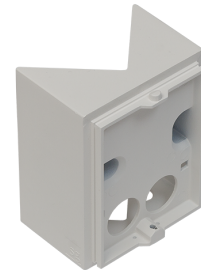

Echo White Corner bracket Aluminium

Article code: 611207
EAN: 7021986112078

Materials and finish

Housing: Aluminium
Colour: White (RAL 9003)

Mounting/Connection

Mounting: Surface, Outdoor

Dimensions

Width (mm) W: 80
Height (mm) H: 101
Depth (D): 50
Weight (kg) gross/net: 0.24 / 0.18

Packaging

Packing dimensions (mm): 100 x 80 x 60

7 0 2 1 9 8 6 1 1 2 0 7 8