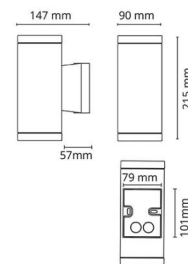

### Mounting/Connection

Mounting: Surface, Outdoor

### Dimensions

Width (mm) W: 80  
 Height (mm) H: 101  
 Depth (D): 50  
 Weight (kg) gross/net: 0.24 / 0.18

### Packaging

Packing dimensions (mm): 100 x 80 x 60

7 0 2 1 9 8 6 1 1 2 0 7 8