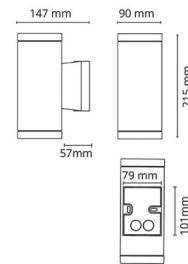

Echo Black Corner bracket Aluminium

Article code: 614207
 EAN: 7021986142075

Materials and finish

Housing: Aluminium
 Colour: Black (RAL 9004)

Mounting/Connection

Mounting: Surface, Outdoor

Dimensions

Width (mm) W: 80
 Height (mm) H: 101
 Depth (D): 50
 Weight (kg) gross/net: 0.228 / 0.18

Packaging

Packing dimensions (mm): 100 x 80 x 60

7 0 2 1 9 8 6 1 4 2 0 7 5