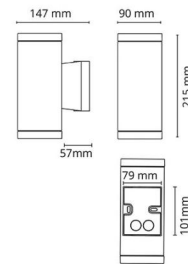

Echo Graphite Corner bracket Aluminium

Article code: 623207
 EAN: 7021986232073

Materials and finish

Housing: Aluminium
 Colour: Graphite

Mounting/Connection

Mounting: Surface, Outdoor

Dimensions

Width (mm) W: 80
 Height (mm) H: 101
 Depth (D): 50
 Weight (kg) gross/net: 0.216 / 0.18

Packaging

Packing dimensions (mm): 100 x 80 x 60

7 0 2 1 9 8 6 2 3 2 0 7 3