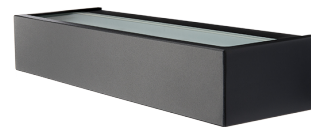

Edge Black 580lm 3000K Ra>80 Trailing edge dimming

Article code: 614351
 EAN: 7021986143515

Electrical

System wattage: 7W
 Voltage: 220-240V
 Max. luminaires per circuit breaker: B10: 33, B16: 52, C10: 40, C16: 64

Light technic

Type of light source: LED
 Luminous flux: 580lm
 Efficacy: 83 lm/W
 Colour temperature: 3000K
 Colour rendering (CRI): Ra>80
 MacAdams factor: SDCM: 3
 Lifetime: L70/B10>50,000
 Light distribution: Direct
 Optic: Glass Clear
 Beam angle: 110°/110°

Housing: Aluminium
 Colour: Black (RAL 9004)
 Optics: Tempered glass

Mounting/Connection

Mounting: Surface, Indoor / Outdoor
 Connection: Screwless terminal block

Dimensions

Width (mm) W: 320
 Height (mm) H: 60
 Depth (D): 103
 Weight (kg) gross/net: 2.04 / 1.7