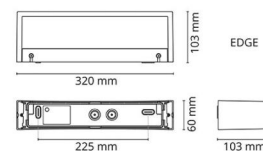

Control/Dimming

Type: Trailing edge dimming