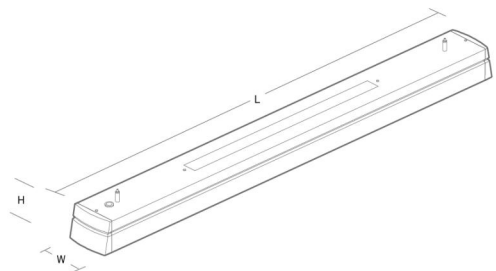

### Materials and finish

Housing: Sheet steel  
Colour: White (RAL 9010, 20% gloss)

### Mounting/Connection

Mounting: Indoor

### Dimensions

Length (mm) L: 490  
Width (mm) W: 70  
Height (mm) H: 70  
Weight (kg) gross/net: 1.2 / 1

### Packaging

Packing dimensions (mm): 1245 x 113 x 98

5 7 0 3 8 2 1 1 7 2 4 7 9