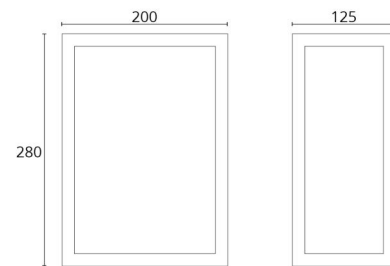

Fagernes Black 280lm 2700K Ra>80 Trailing edge dimming

Article code: 630061
EAN: 7021986300611

Electrical

System wattage: 9W
Voltage: 220-240V
Max. luminaires per circuit breaker: B10: 120, B16: 200, C10: 120, C16: 200

Light technic

Type of light source: LED
Luminous flux: 280lm
Efficacy: 31 lm/W
Colour temperature: 2700K
Colour rendering (CRI): Ra>80
MacAdams factor: SDCM: 3
Lifetime: L70/B50>100,000
Lifetime: L90/B10>50,000
Light distribution: Direct
Optic: Glass Clear
Beam angle: 110°
Visible flicker (PstLM): 0.15
Stroboscopic flicker (SVM): 0.05