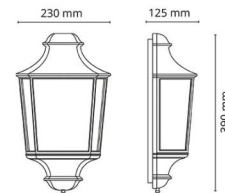

Housing: Aluminium
 Colour: Black (RAL 9004)
 Optics: UV-stabilized polycarbonate

Mounting/Connection

Mounting: Surface, Outdoor
 Connection: Screwless terminal block

Dimensions

Width (mm) W: 230
 Height (mm) H: 390
 Depth (D): 125
 Weight (kg) gross/net: 2.16 / 1.74

Packaging

Packing dimensions (mm): 395 x 240 x 135

7 0 2 1 9 8 6 1 4 1 2 1 4