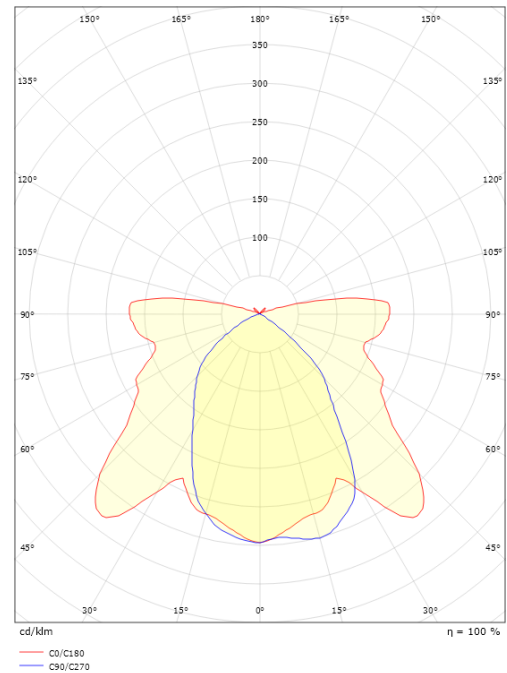

Packaging

Packing dimensions (mm): 395 x 240 x 135