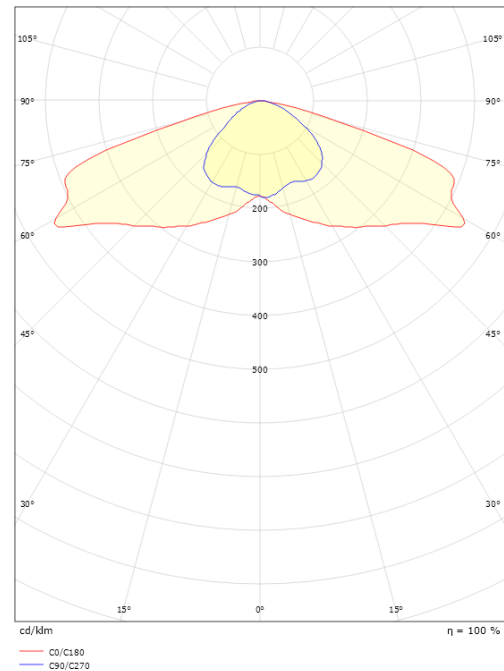

High5 Grey Lens 1 2730lm 4000K Ra>70 On/Off

Article code: 8246087863
EAN: 5703821168045

Electrical

System wattage: 23W
Voltage: 220-240V
Max. luminaires per circuit breaker: B10: 32, B16: 50, C10: 52, C16: 85

Light technic

Type of light source: LED
Luminous flux: 2730lm
Efficacy: 119 lm/W
Colour temperature: 4000K
Colour rendering (CRI): Ra>70
MacAdams factor: SDCM: 3
Lifetime: L80/B10>80,000
Light distribution: Lens 1
Optic: Lens

Control/Dimming

Type: On/Off

Protection

Luminaire class: Class II

Energy and approvals

Contains light source of energy class: C

Materials and finish

Housing: Die-cast aluminium
Colour: Grey (structure 2150 sablé)
Optics: Tempered glass

Mounting/Connection

Mounting: Post - top (Ø60mm), Outdoor
Cable: Cable 2x1mm² 6m
Wind projected area: 0,0385m² - Max 5 kg

Dimensions

Length (mm) L: 430
Width (mm) W: 175
Height (mm) H: 200
Weight (kg) gross/net: 5.14 / 4.94

Packaging

Packing dimensions (mm): 430 x 175 x 200

5 7 0 3 8 2 1 1 6 8 0 4 5