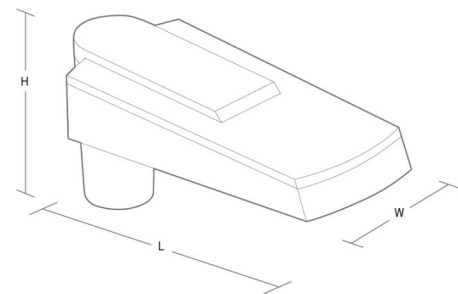

High5 Grey Lens 1 2730lm 4000K Ra>70 On/Off

Article code: 8246087863
EAN: 5703821168045

Electrical

System wattage: 23W
Voltage: 220-240V
Max. luminaires per circuit breaker: B10: 32, B16: 50, C10: 52, C16: 85

Light technic

Type of light source: LED
Luminous flux: 2730lm
Efficacy: 119 lm/W
Colour temperature: 4000K
Colour rendering (CRI): Ra>70
MacAdams factor: SDCM: 3
Lifetime: L80/B10>80,000
Light distribution: Lens 1
Optic: Lens

Control/Dimming

Type: On/Off

Protection

Luminaire class: Class II

Energy and approvals

Contains light source of energy class: C

Materials and finish

Housing: Die-cast aluminium
Colour: Grey (structure 2150 sablé)
Optics: Tempered glass

Mounting/Connection

Mounting: Post - top (Ø60mm), Outdoor
Cable: Cable 2x1mm² 6m
Wind projected area: 0,0385m² - Max 5 kg

Dimensions

Length (mm) L: 430
Width (mm) W: 175
Height (mm) H: 200
Weight (kg) gross/net: 5.14 / 4.94

Packaging

Packing dimensions (mm): 430 x 175 x 200

5 7 0 3 8 2 1 1 6 8 0 4 5