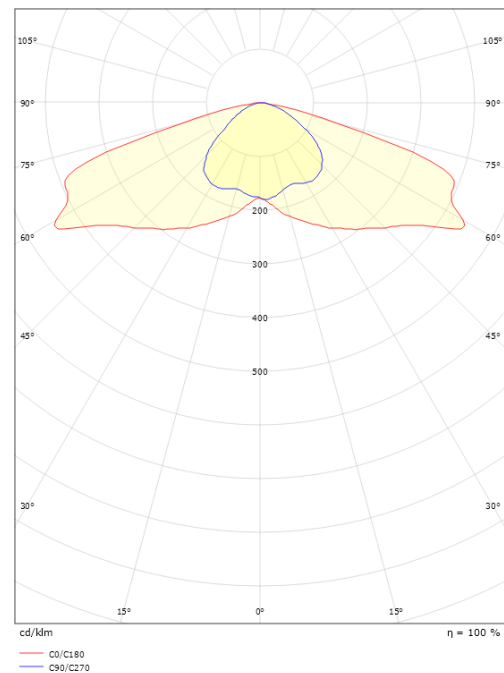

High5 Grey Lens 1 1150lm 3000K Ra>70 On/Off

Article code: 8246087876
EAN: 5703821167956

• = This article is produced by order, with an expected delivery time of 3-4 weeks.

Electrical

System wattage: 10W
Voltage: 220-240V
Max. luminaires per circuit breaker: B10: 32, B16: 50, C10: 52, C16: 85

Light technic

Type of light source: LED
Luminous flux: 1150lm
Efficacy: 115 lm/W
Colour temperature: 3000K
Colour rendering (CRI): Ra>70
MacAdams factor: SDCM: 3
Lifetime: L80/B10>80,000
Light distribution: Lens 1
Optic: Lens

Control/Dimming

Type: On/Off

Protection

Luminaire class: Class II

Energy and approvals

Contains light source of energy class: C

Materials and finish

Housing: Die-cast aluminium
Colour: Grey (structure 2150 sablé)
Optics: Tempered glass

Mounting/Connection

Mounting: Post - top (Ø60mm), Outdoor
Cable: Cable 2x1mm² 6m
Wind projected area: 0,0385m² - Max 5 kg

Dimensions

Length (mm) L: 430
Width (mm) W: 175
Height (mm) H: 200
Weight (kg) gross/net: 5.34 / 5.14

Packaging

Packing dimensions (mm): 445 x 185 x 210

5 7 0 3 8 2 1 1 6 7 9 5 6