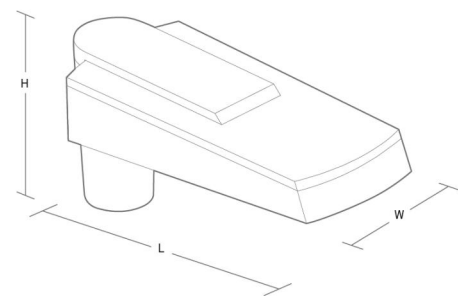

Mounting/Connection

Mounting: Post - top (Ø60mm), Outdoor
 Cable: Cable 2x1mm² 6m
 Wind projected area: 0,0385m² - Max 5 kg

Dimensions

Length (mm) L: 430
 Width (mm) W: 175
 Height (mm) H: 200
 Weight (kg) gross/net: 5.34 / 5.14

Packaging

Packing dimensions (mm): 445 x 185 x 210

5 7 0 3 8 2 1 1 6 7 9 5 6