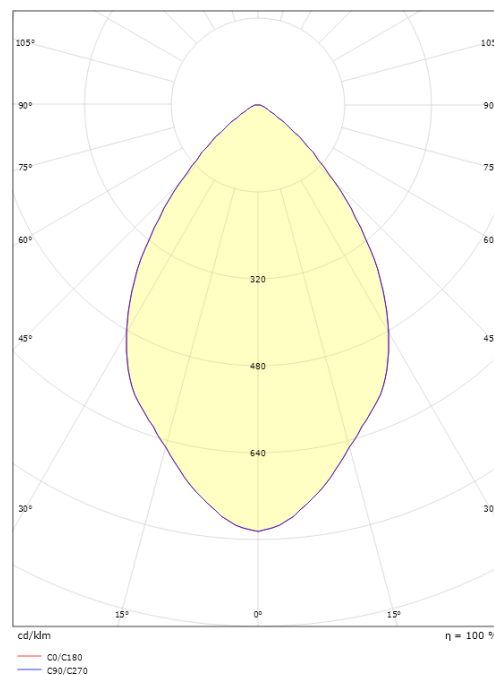

Housing: Aluminium
 Colour: Graphite
 Optics: Acrylic (PMMA)

Mounting/Connection

Mounting: Surface, Outdoor
 Cable: Cable 1m

Dimensions

Length (mm) L: 820
 Width (mm) W: 125
 Height (mm) H: 100
 Weight (kg) gross/net: 1.733 / 1.575

Packaging

Packing dimensions (mm): 850 x 130 x 100

7 0 2 1 9 8 6 3 0 0 4 4 4