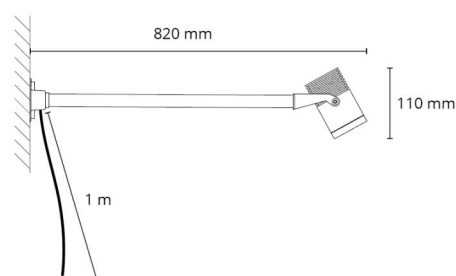

Housing: Aluminium
 Colour: Graphite
 Optics: Acrylic (PMMA)

Mounting/Connection

Mounting: Surface, Outdoor
 Cable: Cable 1m

Dimensions

Length (mm) L: 820
 Width (mm) W: 125
 Height (mm) H: 100
 Weight (kg) gross/net: 1.733 / 1.575

Packaging

Packing dimensions (mm): 850 x 130 x 100

7 0 2 1 9 8 6 3 0 0 4 4 4