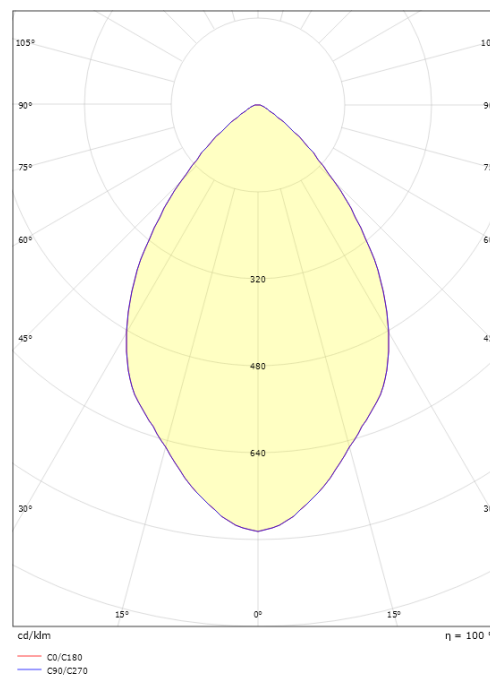

SG Hovden Sign Graphite 1140lm 4000K Ra>80 Trailing edge dimming

Article code: 630045
EAN: 7021986300451

Electrical

System wattage: 12W
Voltage: 220-240V
Max. luminaires per circuit breaker: B10: 47, B16: 67, C10: 47, C16: 67

Light technic

Type of light source: LED
Luminous flux: 1140lm
Efficacy: 95 lm/W
Colour temperature: 4000K
Colour rendering (CRI): Ra>80
MacAdams factor: SDCM: 3
Lifetime: L80/B20>50,000
Light distribution: Direct
Optic: Lens
Beam angle: 70°

Control/Dimming

Type: Trailing edge dimming

Protection

Luminaire class: Class I

Energy and approvals

Contains light source of energy class: F
Breeam: Fulfils Hea 01 for flicker free lighting

Materials and finish

Housing: Aluminium
Colour: Graphite
Optics: Acrylic (PMMA)

Mounting/Connection

Mounting: Surface, Outdoor
Cable: Cable 1m

Dimensions

Length (mm) L: 820
Width (mm) W: 125
Height (mm) H: 100
Weight (kg) gross/net: 1.733 / 1.575

Packaging

Packing dimensions (mm): 850 x 130 x 100

7 0 2 1 9 8 6 3 0 0 4 5 1