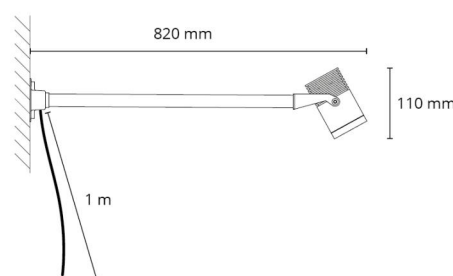

Housing: Aluminium
 Colour: Graphite
 Optics: Acrylic (PMMA)

Mounting/Connection

Mounting: Surface, Outdoor
 Cable: Cable 1m

Dimensions

Length (mm) L: 820
 Width (mm) W: 125
 Height (mm) H: 100
 Weight (kg) gross/net: 1.733 / 1.575

Packaging

Packing dimensions (mm): 850 x 130 x 100

7 0 2 1 9 8 6 3 0 0 4 5 1