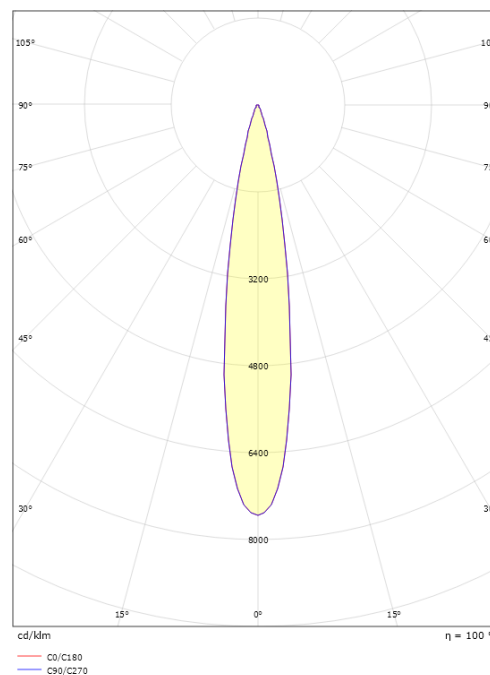

SG Hovden Graphite Mini 600lm 4000K Ra>80 Trailing edge dimming

Article code: 630002
EAN: 7021986300024

Electrical

System wattage: 8W
Voltage: 220-240V
Max. luminaires per circuit breaker: B10: 69, B16: 98, C10: 69, C16: 98

Light technic

Type of light source: LED
Luminous flux: 600lm
Efficacy: 75 lm/W
Colour temperature: 4000K
Colour rendering (CRI): Ra>80
MacAdams factor: SDCM: 3
Lifetime: L80/B20>50,000
Light distribution: Direct
Optic: Lens
Beam angle: 15°
Visible flicker (PstLM):
Stroboscopic flicker (SVM):

Control/Dimming

Type: Trailing edge dimming

Protection

Luminaire class: Class I

Energy and approvals

Contains light source of energy class: E
Breeam: Fulfils Hea 01 for flicker free lighting

Materials and finish

Housing: Aluminium
Colour: Graphite
Optics: Acrylic (PMMA)

Mounting/Connection

Mounting: Surface, Outdoor
Cable: Cable 2m
Connection: Includes cable and plug

Dimensions

Length (mm) L: 95
Width (mm) W: 46
Height (mm) H: 100
Weight (kg) gross/net: 0.66 / 0.6

Packaging

Packing dimensions (mm): 150 x 125 x 65

7 0 2 1 9 8 6 3 0 0 2 4