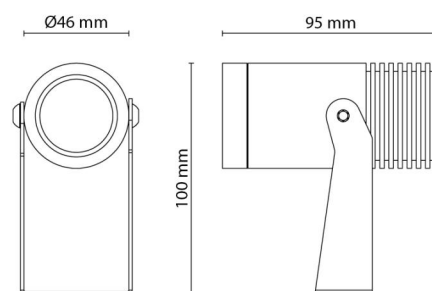

Housing: Aluminium
 Colour: Graphite
 Optics: Acrylic (PMMA)

Mounting/Connection

Mounting: Surface, Outdoor
 Cable: Cable 2m
 Connection: Includes cable and plug

Dimensions

Length (mm) L: 95
 Width (mm) W: 46
 Height (mm) H: 100
 Weight (kg) gross/net: 0.66 / 0.6

Packaging

Packing dimensions (mm): 150 x 125 x 65

7 0 2 1 9 8 6 3 0 0 2 4