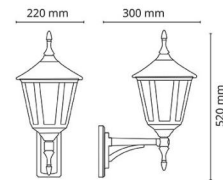

Ibiza Black E27

Article code: 614204
EAN: 7021986142044

Electrical

Wattage: Max 46W
Voltage: 220-240V

Light technic

Socket: E27
Light distribution: Direct
Optic: Plastic clear

Protection

Luminaire class: Class II

Materials and finish

Housing: Aluminium
Colour: Black (RAL 9004)
Optics: UV-stabilized polycarbonate

Mounting/Connection

Mounting: Surface, Outdoor
Connection: Screwless terminal block

Dimensions

Length (mm) L: 240
Width (mm) W: 220
Height (mm) H: 520
Depth (D): 300
Weight (kg) gross/net: 2.52 / 2.15

Packaging

Packing dimensions (mm): 240 x 290 x 225

7 0 2 1 9 8 6 1 4 2 0 4 4